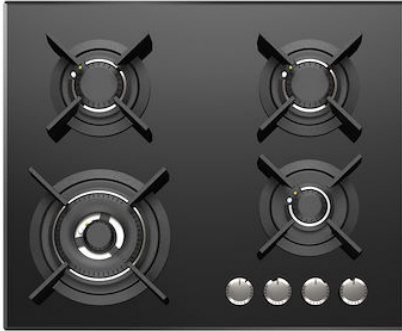

Cooker hob Ceramik

Gas hobs

Code: 7038 632

DETAILS

Coloring Black

Edge/Installation Type Bevelled Edge - for flush-mount or over-mount installation

Material Ceramic glass

Supply 220-240 V; 50/60 Hz

Dimensions 600x510 mm

Base size 60cm

Heating element Four burners

Built-in hole [View technical data sheet](#)

Grids Cast iron grids and enamelled burner covers

Width 60 cm

Total power 8.500 W

Auxiliary 1.000 W

Semirapid 2x1.750 W

Double crown 4.000 W

Safety Safety valve with quick-acting thermocouple

Ignition Electric ignition under knob

Gas type Tested for installation with natural gas, LPG nozzle set included.

Type Gas Hob

FEATURES

Cast iron grids Cast-iron is the ideal material for an hob grid, this due to the manifold properties characterising it: high heat capacity that improves cooking performance; high weight and stability that improve safety; sturdiness that preserves the hob's original aspect over time; easy cleaning.