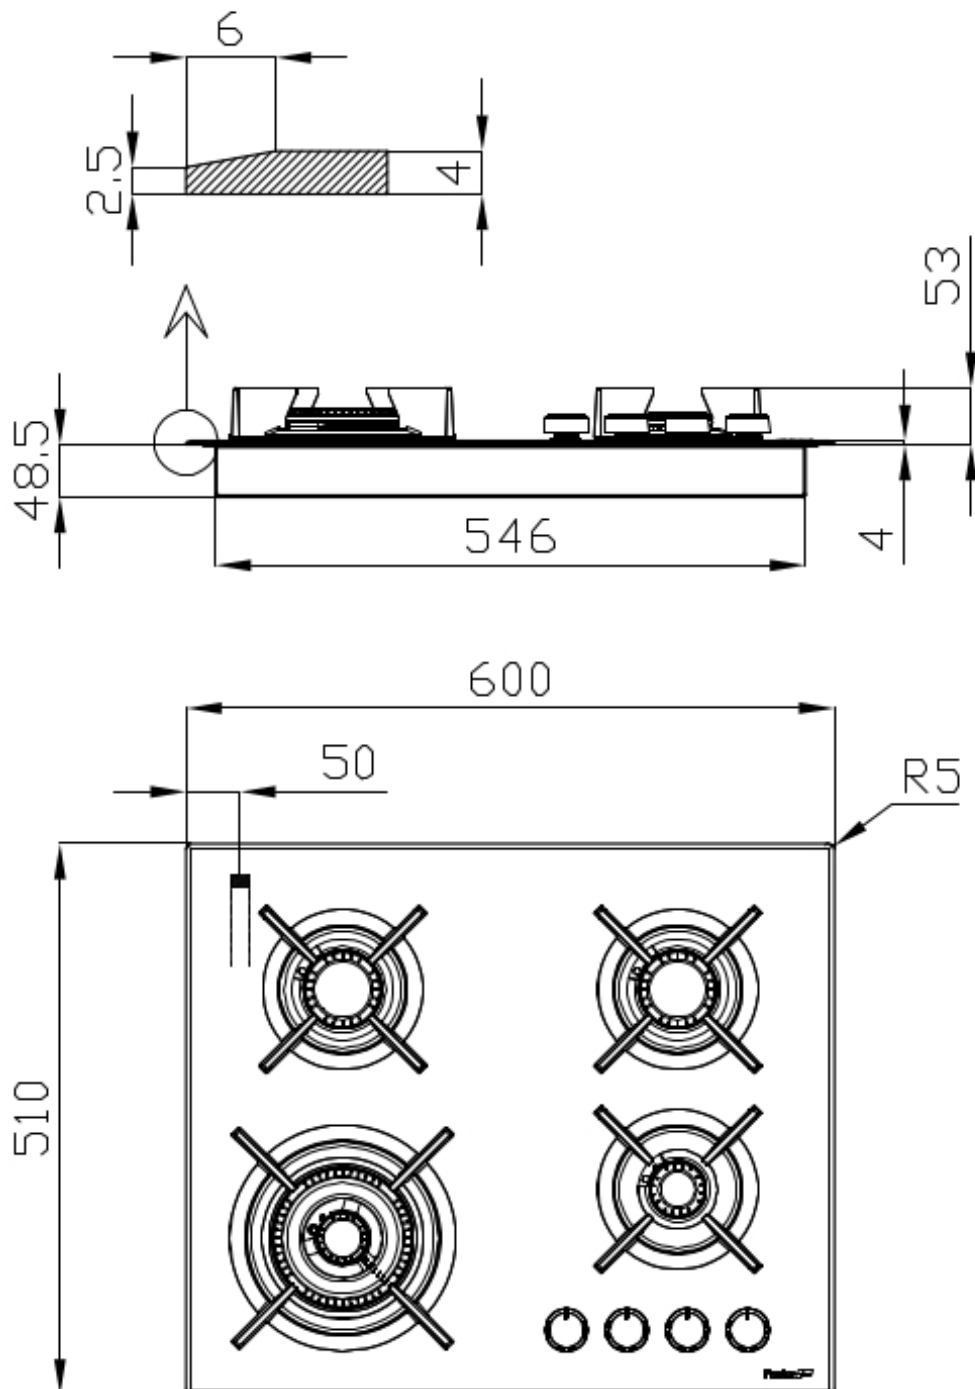

Special burners

Many Foster hobs are equipped with special burners, with two or three rings of fire that greatly increase the power delivered and the heated surface. In the DUAL models the two fire crowns also have independent ignition, making these burners perfect for both intensive and delicate cooking.

Under-knob ignition

The utmost freedom of movement with electronic under-knob ignition, a common feature of all models that allows a one-hand ignition of the burner.

TECHNICAL DATA