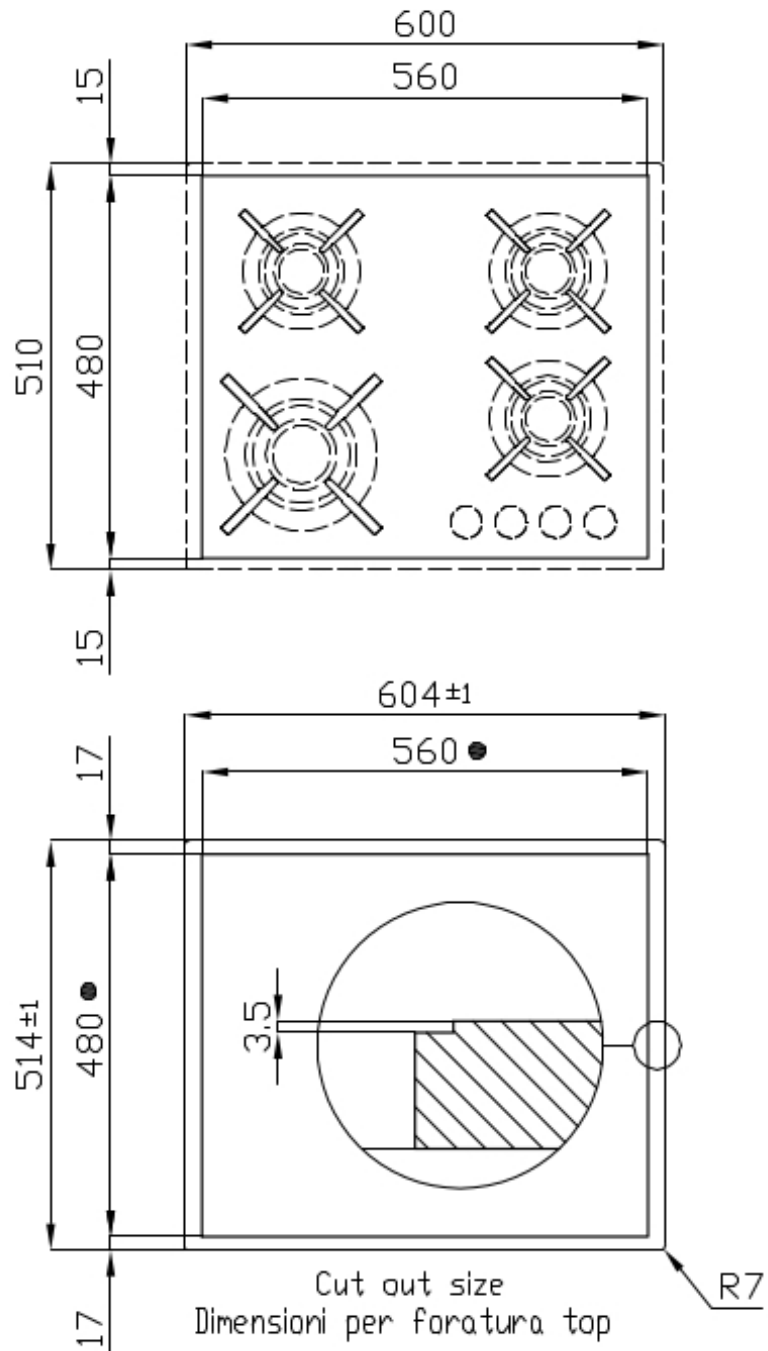

- Built-in cut out for FTS - Foratura per installazione FTS

GALLERY