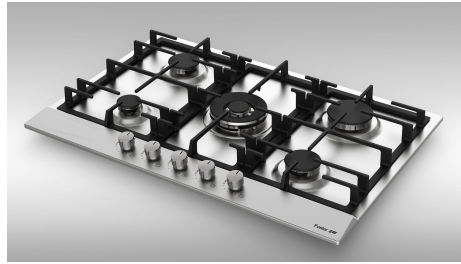

GALLERY

RECOMMENDED PAIRINGS

Hood KS 240_002

Sink Evo