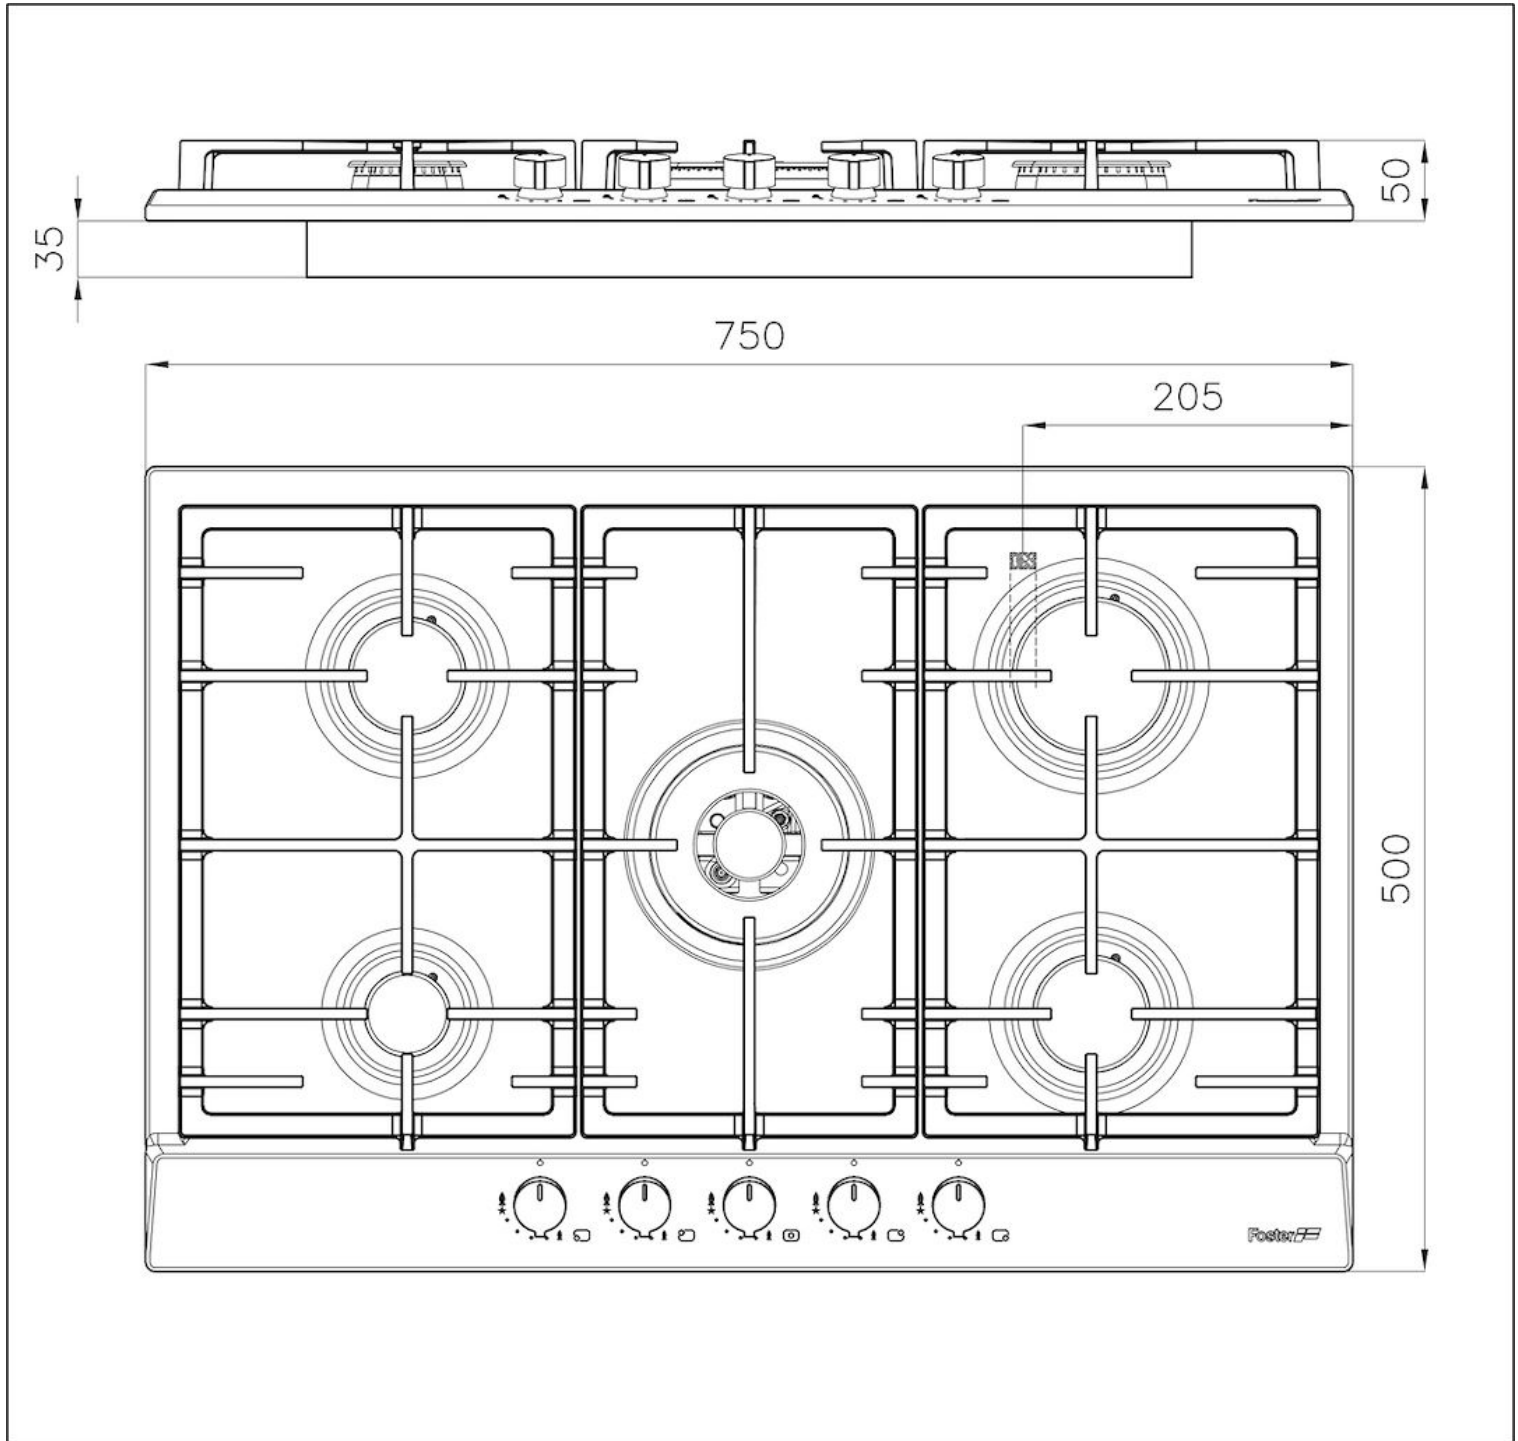

TECHNICAL DATA