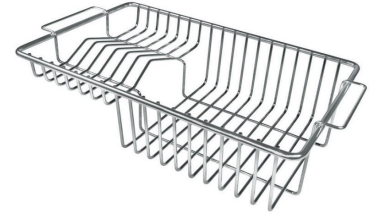

Small radius Bowls with squared shapes with a modern design and an increased capacity, for a minimal aesthetics connected with an extreme practicality.

Space waste fitting The elegant SPACE steel cap closes the drain and leaves no visible residues collected in the basket below. Space also has a small footprint and allows the optimal use of the under-sink compartment.

TECHNICAL DATA

FTS - cut out

FT - cut out

GALLERY

EQUIPMENT

Black Grid

Black Grid

Space Push Gold automatic waste fitting

OPTIONAL ACCESSORIES

Stainless steel basket

Stainless steel perforated tray

Stainless steel Plate rack

RECOMMENDED PAIRINGS

OUTLINE GAS - GOLD

VELA PLUS GOLD satin