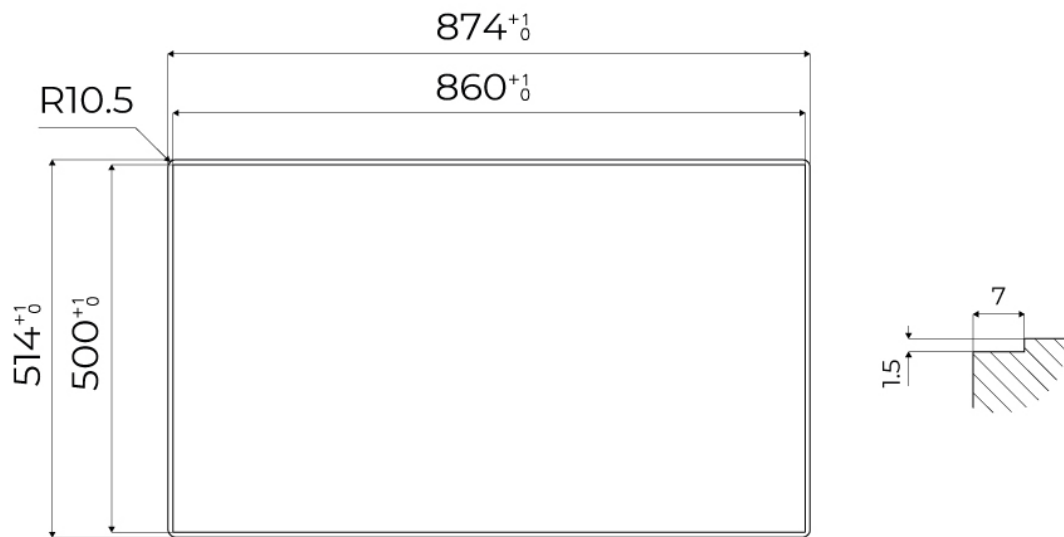

FTS - cut out

FT - cut out