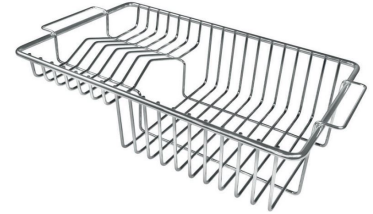

## EQUIPMENT

Black Grid

Black Grid

Space Push Copper automatic waste fitting

## OPTIONAL ACCESSORIES

Stainless steel basket

Stainless steel perforated tray

Stainless steel Plate rack