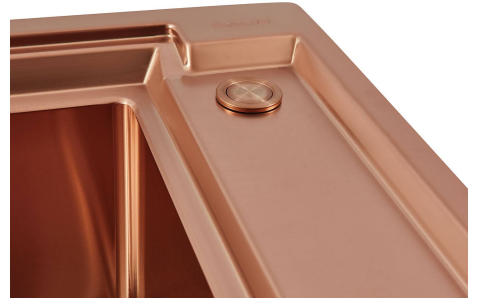

GALLERY

EQUIPMENT

Space Push Copper automatic waste fitting