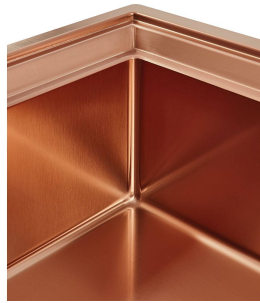

GALLERY

EQUIPMENT

Space Push Copper automatic waste fitting