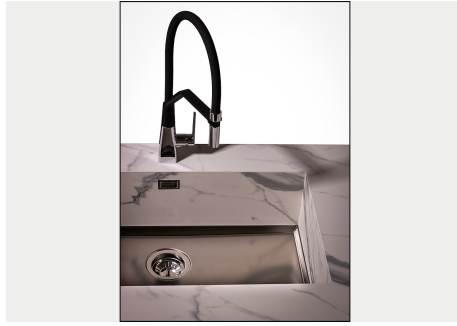

Waste fitting

3,5" drain

FEATURES

Gun Metal

The Gun Metal finish is obtained by treating steel with a physical process called PVD (Physical Vacuum Deposition) which deposits particles of noble metals on the surface. The result is a unique and refined aesthetic effect, and an improvement of the mechanical properties of the steel which is more resistant to impact and scratches.

PHANTOM BASE - 12 mm

The Phantom BASE sink's bottoms are specifically engineered to be coupled with sinks made out of slabs. The perimetric trough makes for a simple and perfect installation. This version of Phantom BASE is meant for slabs of 12mm thickness.

PHANTOM BASE WITHOUT WELDING

The steel bottom Phantom BASE solves the problem of water draining of slab sinks, because the slope built into the moulded bottom ensures perfect draining. The radius and sloped profile of Phantom BASE guarantee great practicality and hygiene in everyday cleaning.

TECHNICAL DATA

DETTAGLIO PER TROPPO PIENO / OVERFLOW DETAILS

GALLERY

OPTIONAL ACCESSORIES

Cestello inox

HPDE Chopping board

Stainless steel plate rack

White basket