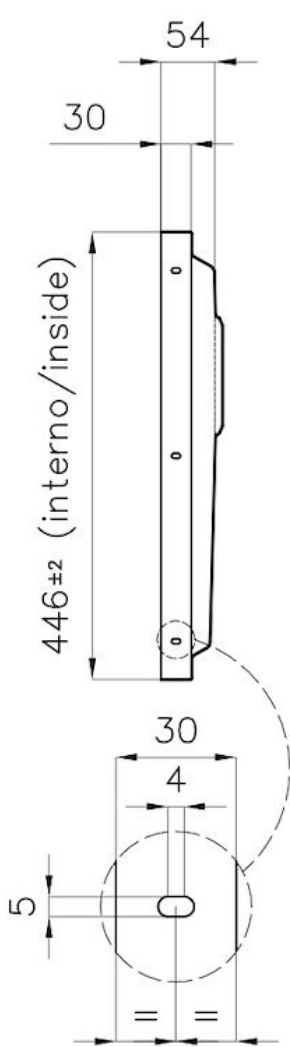

### DETAILS

Coloring	Gold
Finish	PVD
Material	AISI 304 stainless steel
Texture	Foster brushed
Dimensions	546x446 mm for 20 mm thick sheets
Standard fittings	Drain, Foster overflow and universal corrugated pipe (for installing different overflows), Boxed packing
Built-in hole	<a href="#">View technical data sheet</a>
Bowl dimension	500x400mm
Number of bowls	1 bowl

Waste fitting

3,5" drain

---

## TECHNICAL DATA

DETTAGLIO PER TROPPO PIENO / OVERFLOW DETAILS