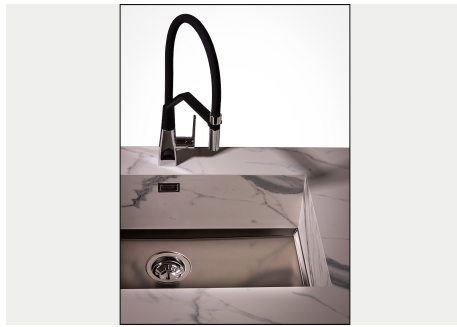

GALLERY

OPTIONAL ACCESSORIES