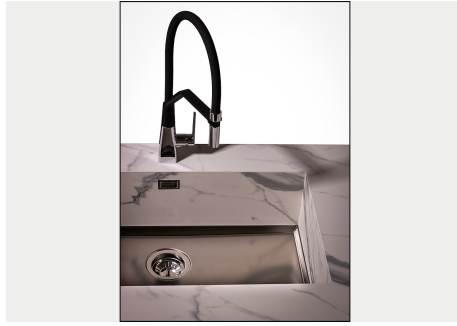

Bowl dimension 500x400mm

Number of bowls 1 bowl

Waste fitting

3,5" drain

FEATURES

Gun Metal

The Gun Metal finish is obtained by treating steel with a physical process called PVD (Physical Vacuum Deposition) which deposits particles of noble metals on the surface. The result is a unique and refined aesthetic effect, and an improvement of the mechanical properties of the steel which is more resistant to impact and scratches.

PHANTOM BASE - 12 mm

The Phantom BASE sink's bottoms are specifically engineered to be coupled with sinks made out of slabs. The perimetric trough makes for a simple and perfect installation. This version of Phantom BASE is meant for slabs of 12mm thickness.

PHANTOM BASE WITHOUT WELDING

The steel bottom Phantom BASE solves the problem of water draining of slab sinks, because the slope built into the moulded bottom ensures perfect draining. The radius and sloped profile of Phantom BASE guarantee great practicality and hygiene in everyday cleaning.

TECHNICAL DATA

DETTAGLIO PER TROPPO PIENO / OVERFLOW DETAILS

GALLERY

OPTIONAL ACCESSORIES

Cestello inox

HPDE Chopping board

Stainless steel plate rack

White basket