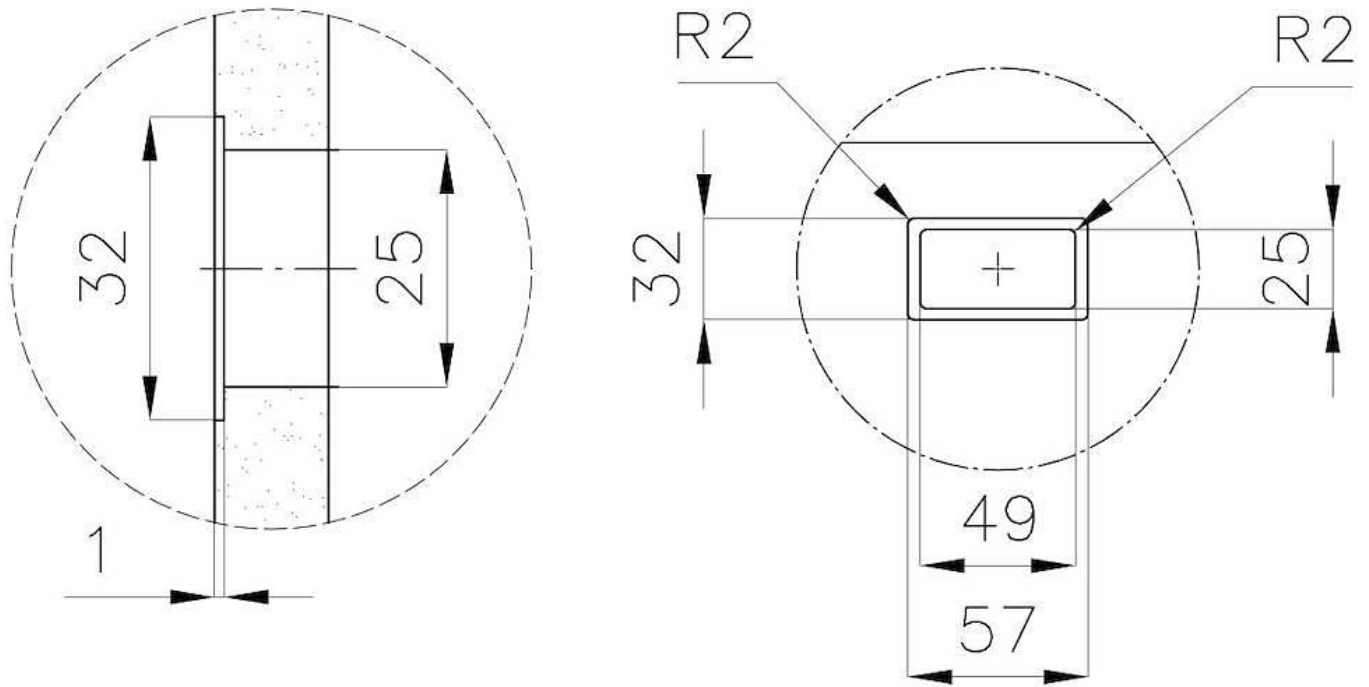

DETTAGLIO PER TROPPO PIENO / OVERFLOW DETAILS