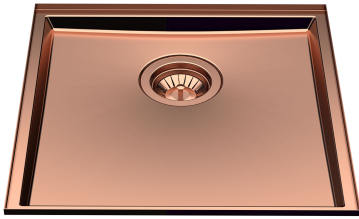

GALLERY

OPTIONAL ACCESSORIES