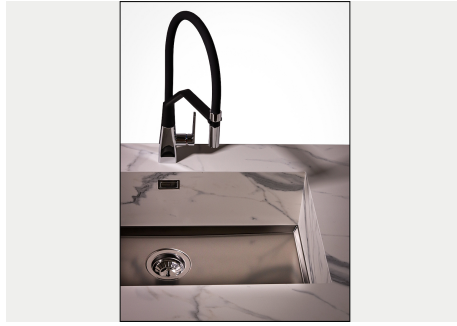

GALLERY

OPTIONAL ACCESSORIES