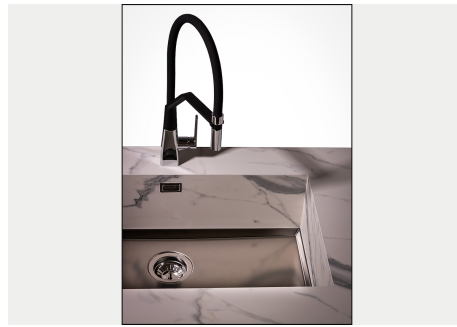

GALLERY

OPTIONAL ACCESSORIES