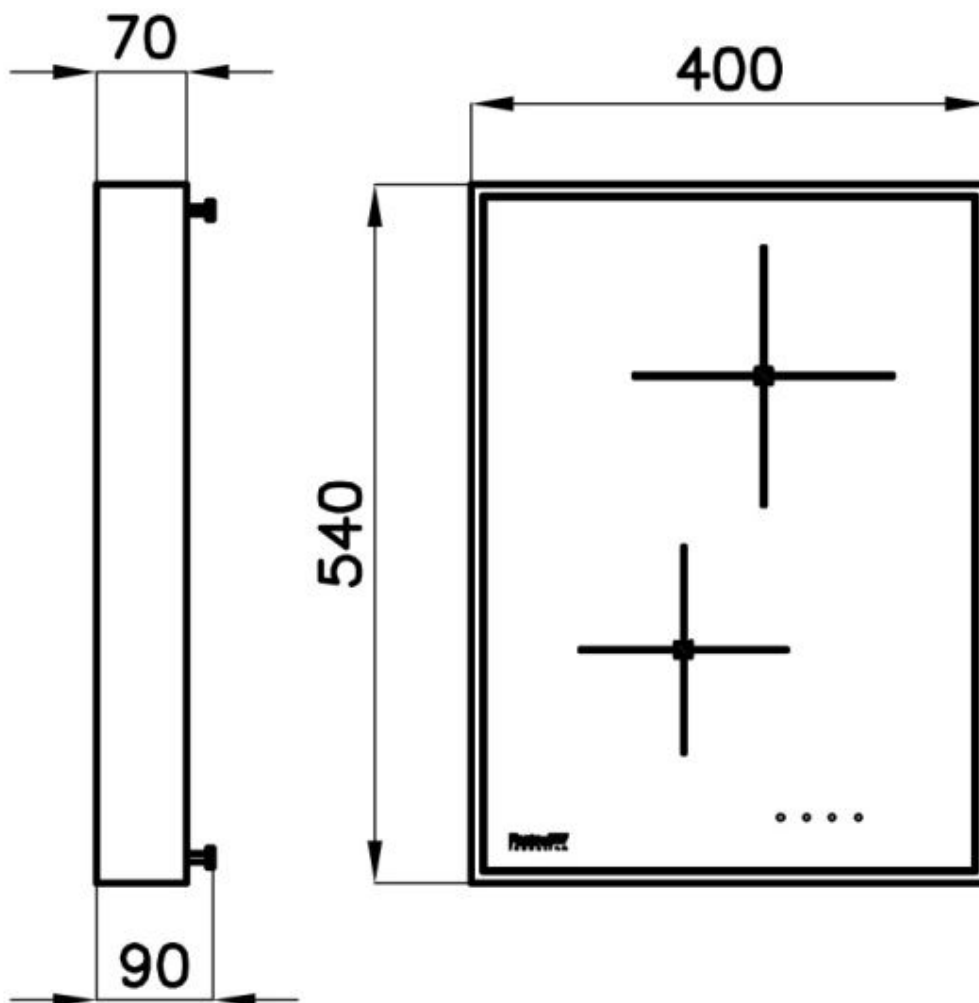

Timer

Independent timer from the end-of-cooking function.

TECHNICAL DATA