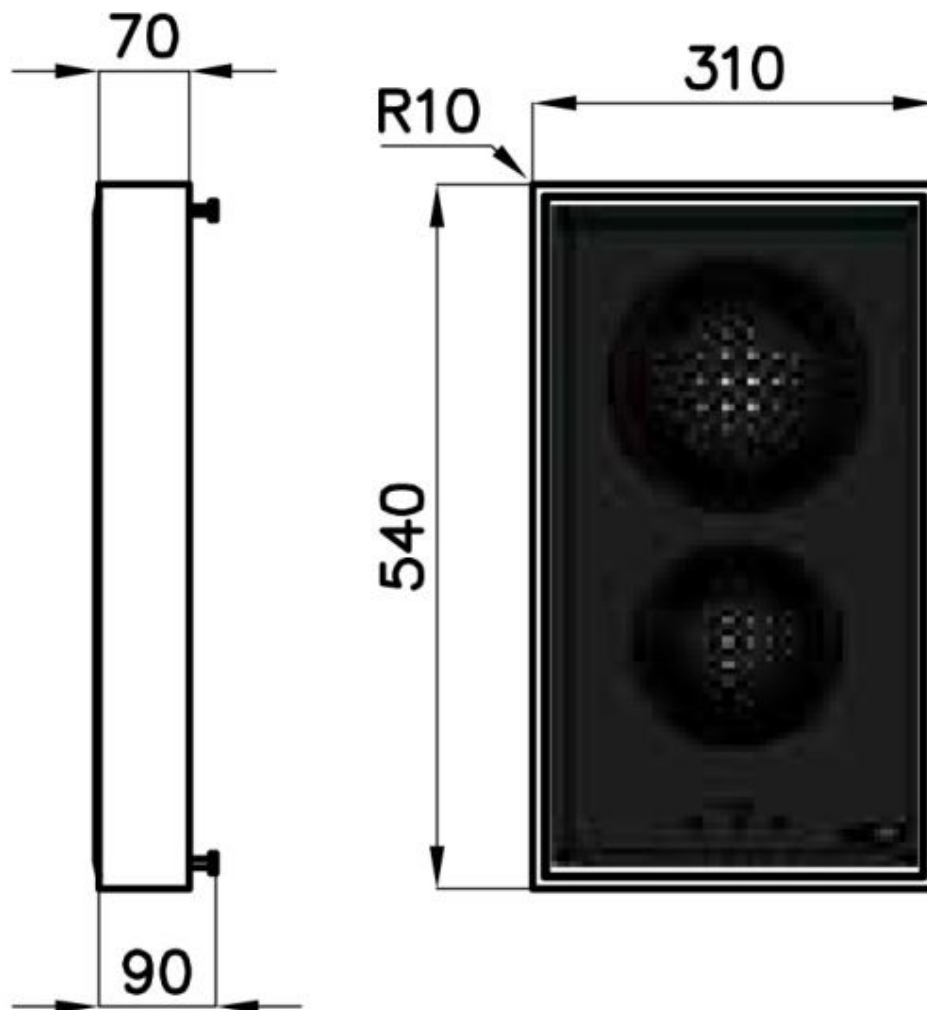

Timer

Independent timer from the end-of-cooking function.

TECHNICAL DATA