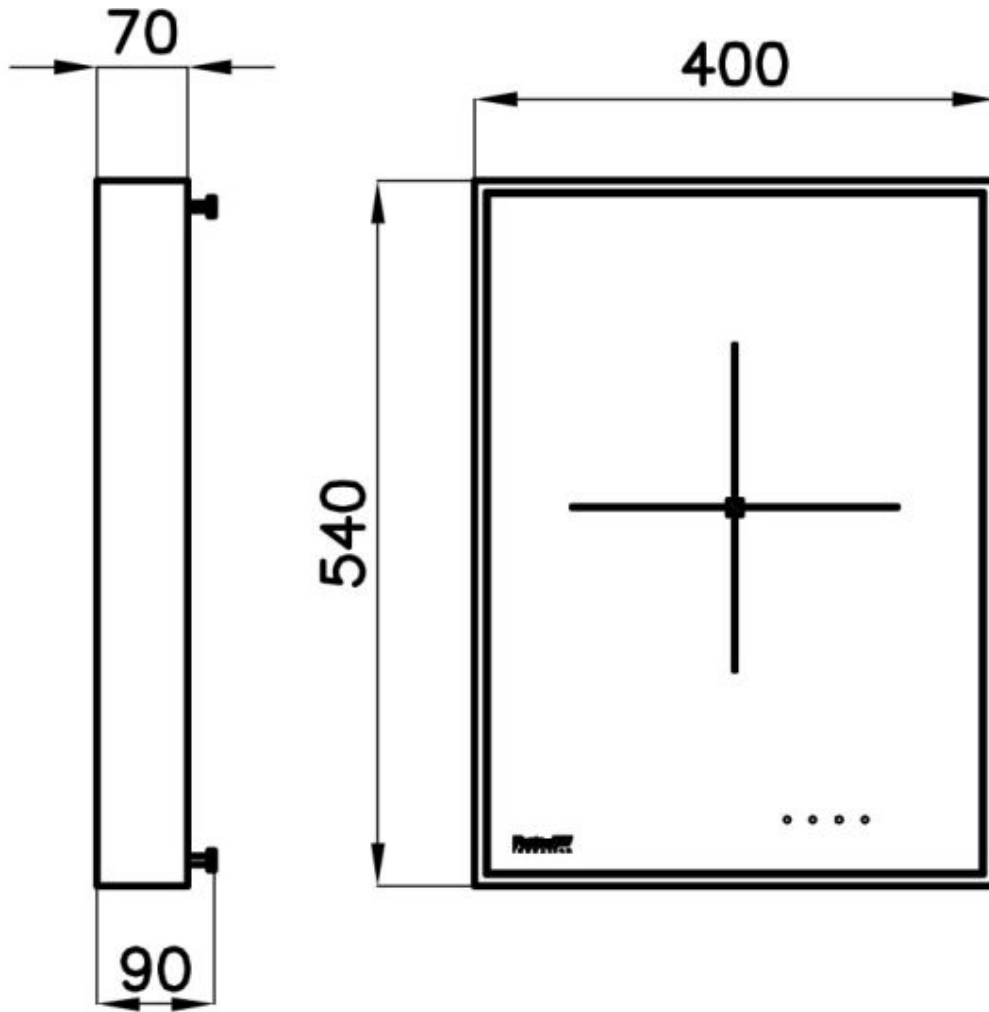

TECHNICAL DATA