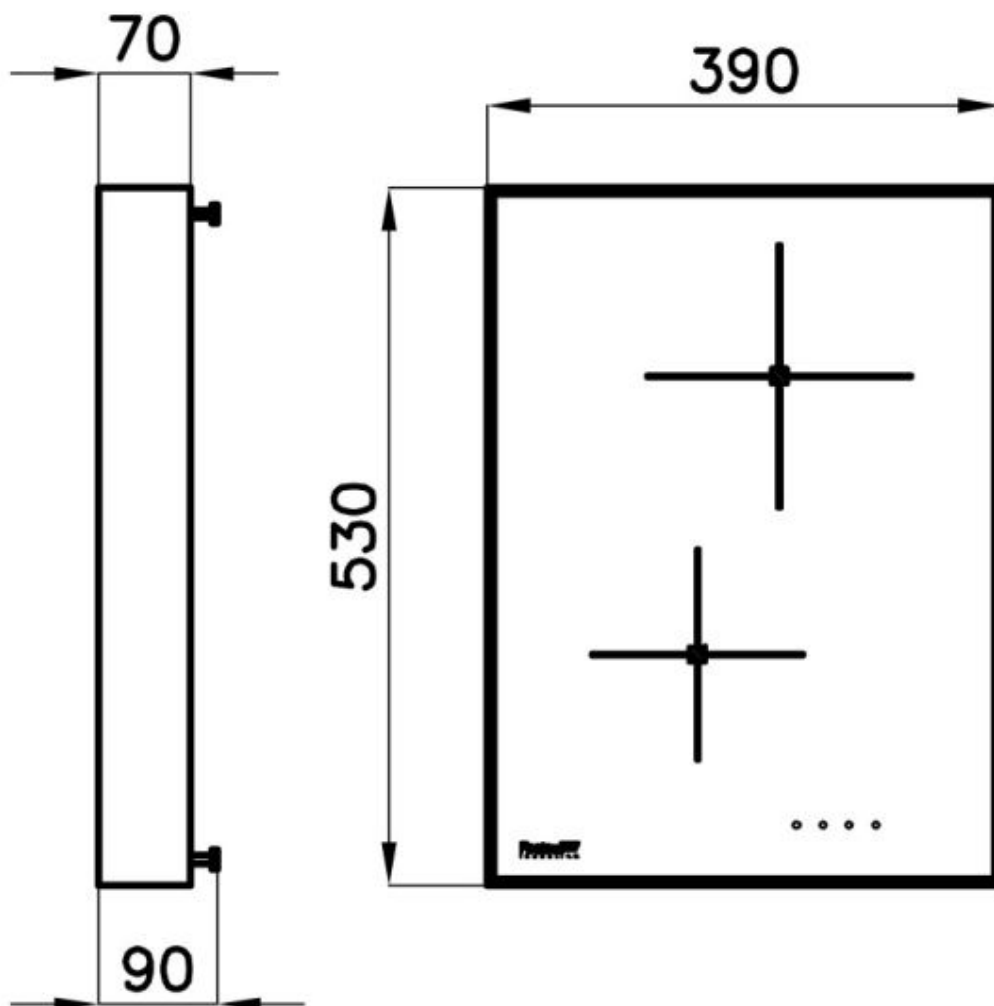

Smart fan system

Correct ventilation is essential for the induction hob to function in the best possible way. The Foster system automatically regulates the amount of ventilation to suit the temperatures reached.

Timer

Independent timer from the end-of-cooking function.

TECHNICAL DATA