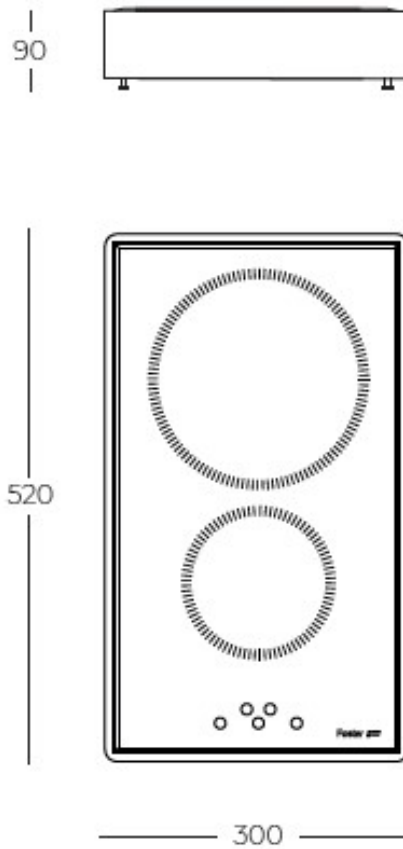

Smart fan system

Correct ventilation is essential for the induction hob to function in the best possible way. The Foster system automatically regulates the amount of ventilation to suit the temperatures reached.

Timer

Independent timer from the end-of-cooking function.

TECHNICAL DATA