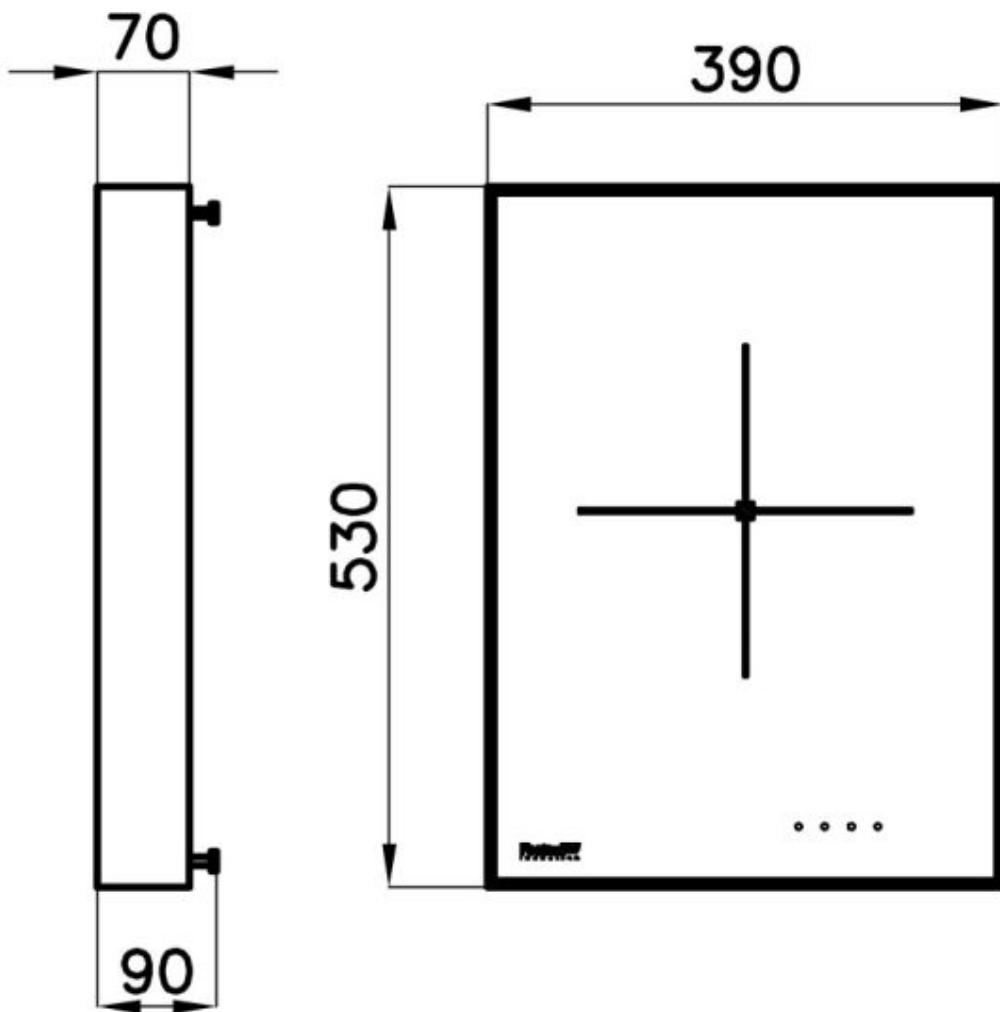

Timer

Independent timer from the end-of-cooking function.

TECHNICAL DATA