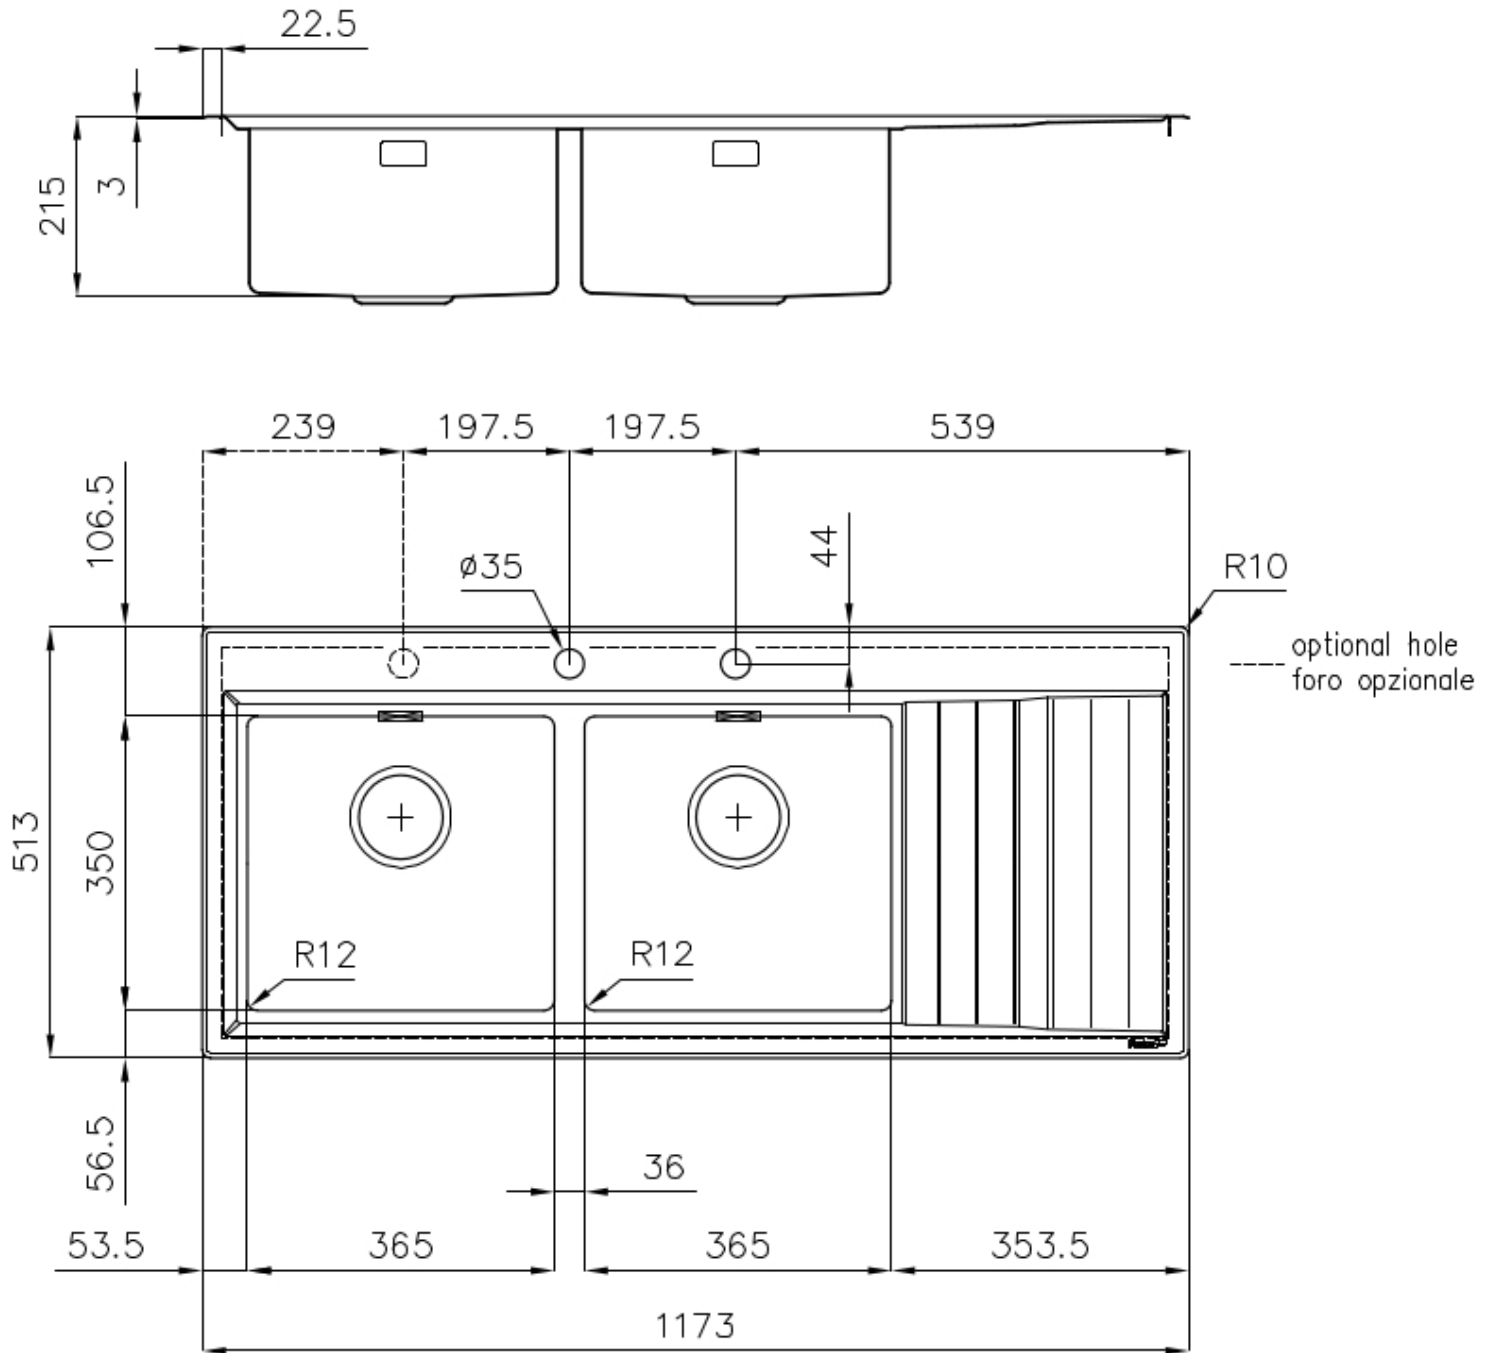

TECHNICAL DATA