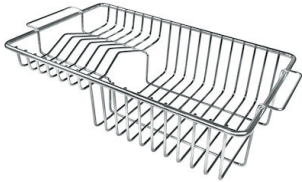

Save space system

Drain and siphon are designed to leave as much space as possible in the under-sink area, more and more useful today for theseparate waste collection systems.

Small radius

Bowls with squared shapes with a modern design and an increased capacity, for a minimal aesthetics connected with an extreme praticity.

Space waste fitting

The elegant SPACE steel cap closes the drain and leaves no visible residues collected in the basket below. Space also has a small footprint and allows the optimal use of the under-sink compartment.

TECHNICAL DATA

GALLERY

OPTIONAL ACCESSORIES

Glass chopping board
8631 300

HPDE Twin chopping board
8644 101

Stainless steel plate rack
8100 303
* only in combination with the accessory
8644 101

Stainless steel plate rack
8100 201

White bowl
8153 100

**Graters kit with ring-holder and
food collection tray**
8159 101
* only in combination with the accessory
8644 101

**Iroko-wood sliding chopping board
with stainless steel colander**
8644 044