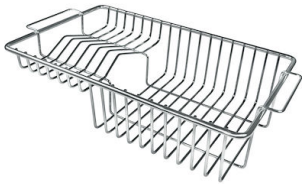

Save space system Drain and siphon are designed to leave as much space as possible in the under-sink area, more and more useful today for theseparate waste collection systems.

Small radius Bowls with squared shapes with a modern design and an increased capacity, for a minimal aesthetics connected with an extreme practicity.

Space waste fitting The elegant SPACE steel cap closes the drain and leaves no visible residues collected in the basket below. Space also has a small footprint and allows the optimal use of the under-sink compartment.

TECHNICAL DATA

GALLERY

OPTIONAL ACCESSORIES

Glass chopping board
8631 300

HPDE Twin chopping board
8644 101

Stainless steel plate rack
8100 303
* only in combination with the accessory
8644 101

Stainless steel plate rack
8100 201

White bowl
8153 100

**Graters kit with ring-holder and
food collection tray**
8159 101
* only in combination with the accessory
8644 101

**Iroko-wood sliding chopping board
with stainless steel colander**
8644 044