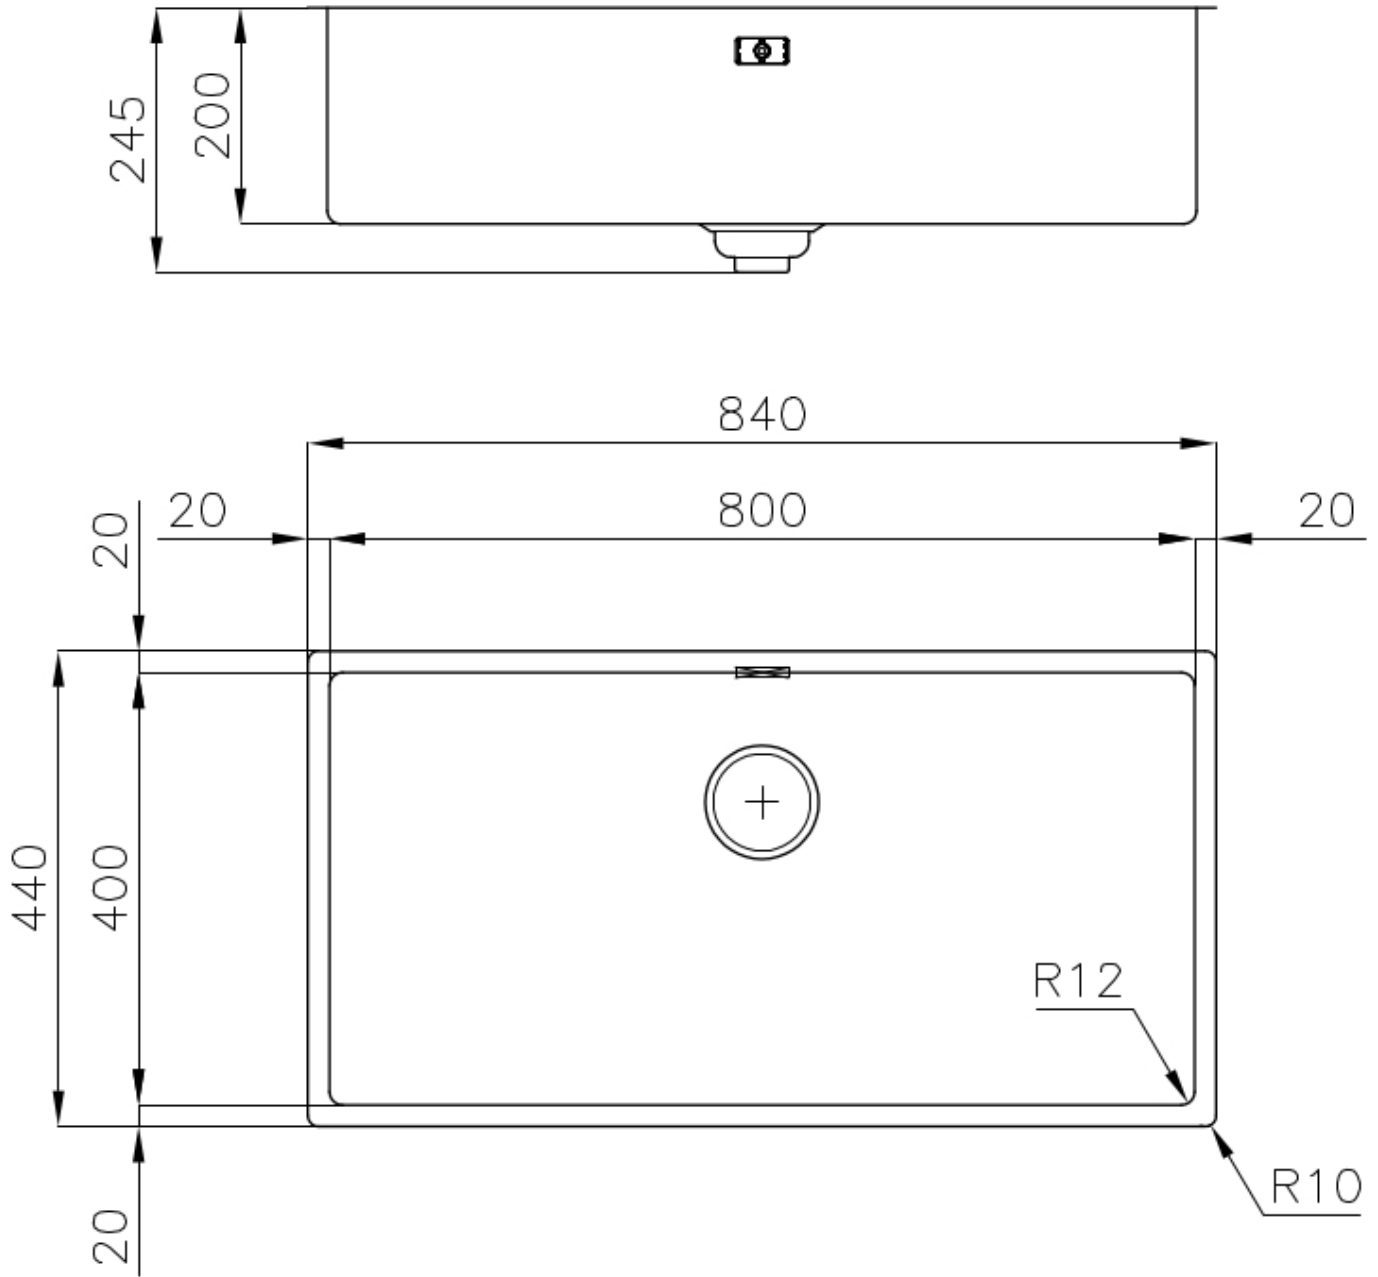

TECHNICAL DATA