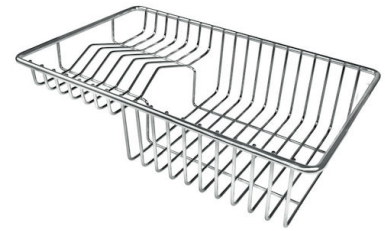

Save space system Drain and siphon are designed to leave as much space as possible in the under-sink area, more and more useful today for theseparate waste collection systems.

Small radius Bowls with squared shapes with a modern design and an increased capacity, for a minimal aesthetics connected with an extreme practicity.

Space waste fitting The elegant SPACE steel cap closes the drain and leaves no visible residues collected in the basket below. Space also has a small footprint and allows the optimal use of the under-sink compartment.

TECHNICAL DATA

GALLERY

OPTIONAL ACCESSORIES

Glass chopping board
8631 300

HPDE Twin chopping board
8644 101

Stainless steel plate rack
8100 303
* only in combination with the accessory
8644 101

Stainless steel plate rack
8100 201

White bowl
8153 100

**Graters kit with ring-holder and
food collection tray**
8159 101
* only in combination with the accessory
8644 101

**Iroko-wood sliding chopping board
with stainless steel colander**
8644 044