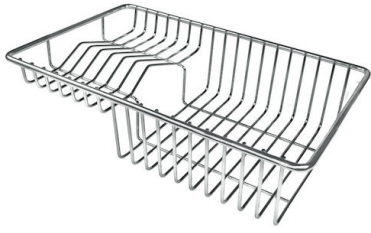

Save space system

Drain and siphon are designed to leave as much space as possible in the under-sink area, more and more useful today for theseparate waste collection systems.

Small radius

Bowls with squared shapes with a modern design and an increased capacity, for a minimal aesthetics connected with an extreme praticity.

Space waste fitting

The elegant SPACE steel cap closes the drain and leaves no visible residues collected in the basket below. Space also has a small footprint and allows the optimal use of the under-sink compartment.

TECHNICAL DATA

GALLERY

OPTIONAL ACCESSORIES

Glass chopping board

HPDE Twin chopping board

Iroko-wood twin chopping board

Stainless steel colander

Stainless steel plate rack

Stainless steel plate rack

Stainless steel plate rack

White bowl

Graters kit with ring-holder and food collection tray

Iroko-wood sliding chopping board with stainless steel colander

Stainless steel basket