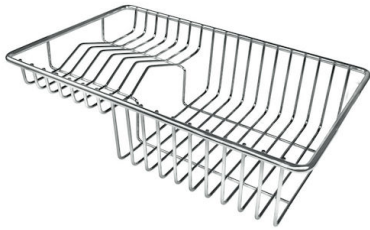

Save space system Drain and siphon are designed to leave as much space as possible in the under-sink area, more and more useful today for theseparate waste collection systems.

Small radius Bowls with squared shapes with a modern design and an increased capacity, for a minimal aesthetics connected with an extreme practicity.

Space waste fitting The elegant SPACE steel cap closes the drain and leaves no visible residues collected in the basket below. Space also has a small footprint and allows the optimal use of the under-sink compartment.

TECHNICAL DATA

GALLERY

OPTIONAL ACCESSORIES

Glass chopping board

HPDE Twin chopping board

Iroko-wood twin chopping board

Stainless steel colander

Stainless steel plate rack

Stainless steel plate rack

Stainless steel plate rack

White bowl

Graters kit with ring-holder and food collection tray

Iroko-wood sliding chopping board with stainless steel colander

Stainless steel basket