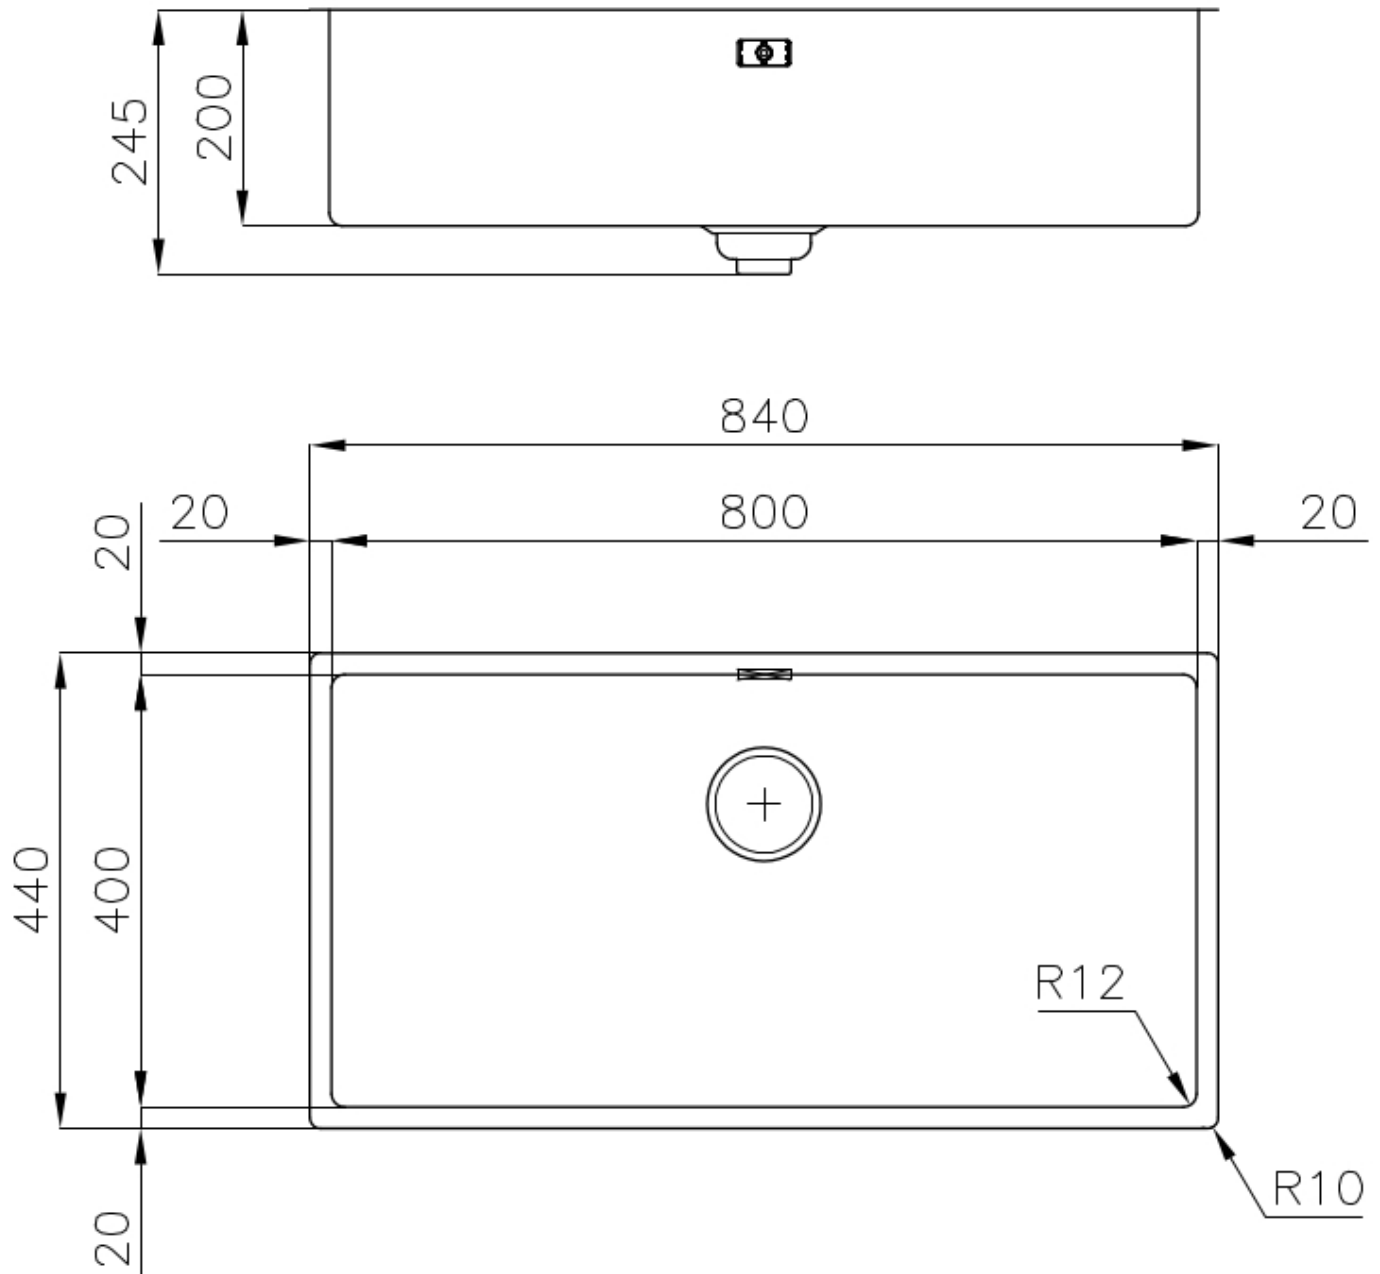

TECHNICAL DATA