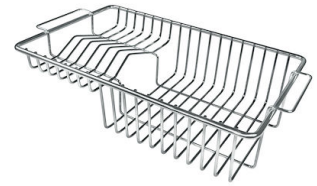

Save space system Drain and siphon are designed to leave as much space as possible in the under-sink area, more and more useful today for theseparate waste collection systems.

Small radius Bowls with squared shapes with a modern design and an increased capacity, for a minimal aesthetics connected with an extreme practicity.

Space waste fitting The elegant SPACE steel cap closes the drain and leaves no visible residues collected in the basket below. Space also has a small footprint and allows the optimal use of the under-sink compartment.

TECHNICAL DATA

GALLERY

OPTIONAL ACCESSORIES

Glass chopping board

HPDE Twin chopping board

Iroko-wood twin chopping board

Stainless steel colander

Stainless steel plate rack

Stainless steel plate rack

Stainless steel plate rack

White bowl

Graters kit with ring-holder and food collection tray

Iroko-wood sliding chopping board with stainless steel colander

Stainless steel basket