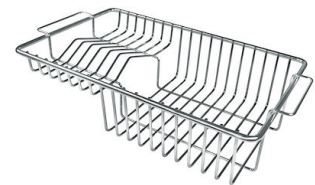

## OPTIONAL ACCESSORIES

Glass chopping board

HPDE Twin chopping board

Iroko-wood twin chopping board

Iroko-wood sliding chopping board with stainless steel colander

Stainless steel colander

White bowl

Stainless steel plate rack

Graters kit with ring-holder and food collection tray

Stainless steel perforated tray

Stainless steel basket

Stainless steel plate rack

Stainless steel plate rack

**WARNING:**

The accessories **8159101**, **8151000** and **8100303** are only usable in combination with **8644101**  
The accessories **8100154** and **8154000** are only usable in combination with **8644004**