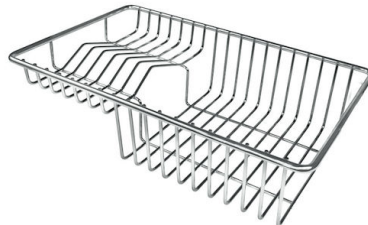

## OPTIONAL ACCESSORIES

Glass chopping board

HPDE Twin chopping board

Iroko-wood twin chopping board

Iroko-wood sliding chopping board with stainless steel colander

Stainless steel colander

White bowl

Stainless steel plate rack

Graters kit with ring-holder and food collection tray

Stainless steel perforated tray

Stainless steel basket

Stainless steel plate rack

Stainless steel plate rack

**WARNING:**

The accessories **8159101**, **8151000** and **8100303** are only usable in combination with **8644101**  
The accessories **8100154** and **8154000** are only usable in combination with **8644004**