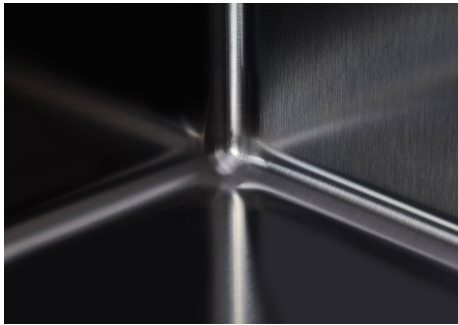

GALLERY

OPTIONAL ACCESSORIES