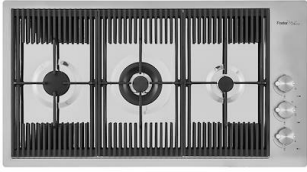

RECOMMENDED PAIRINGS

Cooker hob Milanello