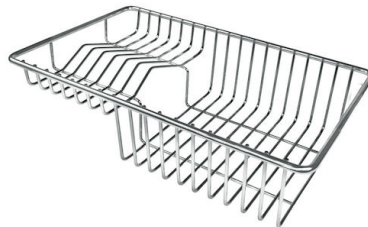

Space waste fitting The elegant SPACE steel cap closes the drain and leaves no visible residues collected in the basket below. Space also has a small footprint and allows the optimal use of the under-sink compartment.

TECHNICAL DATA

GALLERY

OPTIONAL ACCESSORIES

Glass chopping board

HPDE Twin chopping board

Iroko-wood sliding chopping board with stainless steel colander

Iroko-wood twin chopping board

Stainless steel colander

White bowl

Stainless steel plate rack

Graters kit with ring-holder and food collection tray

Stainless steel perforated tray

Stainless steel basket

Stainless steel plate rack

Stainless steel plate rack

WARNING: