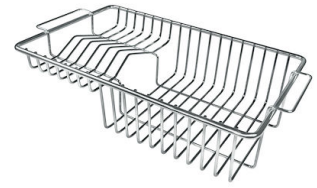

Save space system Drain and siphon are designed to leave as much space as possible in the under-sink area, more and more useful today for theseparate waste collection systems.

Small radius Bowls with squared shapes with a modern design and an increased capacity, for a minimal aesthetics connected with an extreme practicity.

Space waste fitting The elegant SPACE steel cap closes the drain and leaves no visible residues collected in the basket below. Space also has a small footprint and allows the optimal use of the under-sink compartment.

TECHNICAL DATA

GALLERY

OPTIONAL ACCESSORIES

Glass chopping board

HPDE Twin chopping board

Iroko-wood twin chopping board

Stainless steel colander

Stainless steel plate rack

Stainless steel plate rack

Stainless steel plate rack

White bowl

Graters kit with ring-holder and food collection tray

Iroko-wood sliding chopping board with stainless steel colander

Stainless steel basket