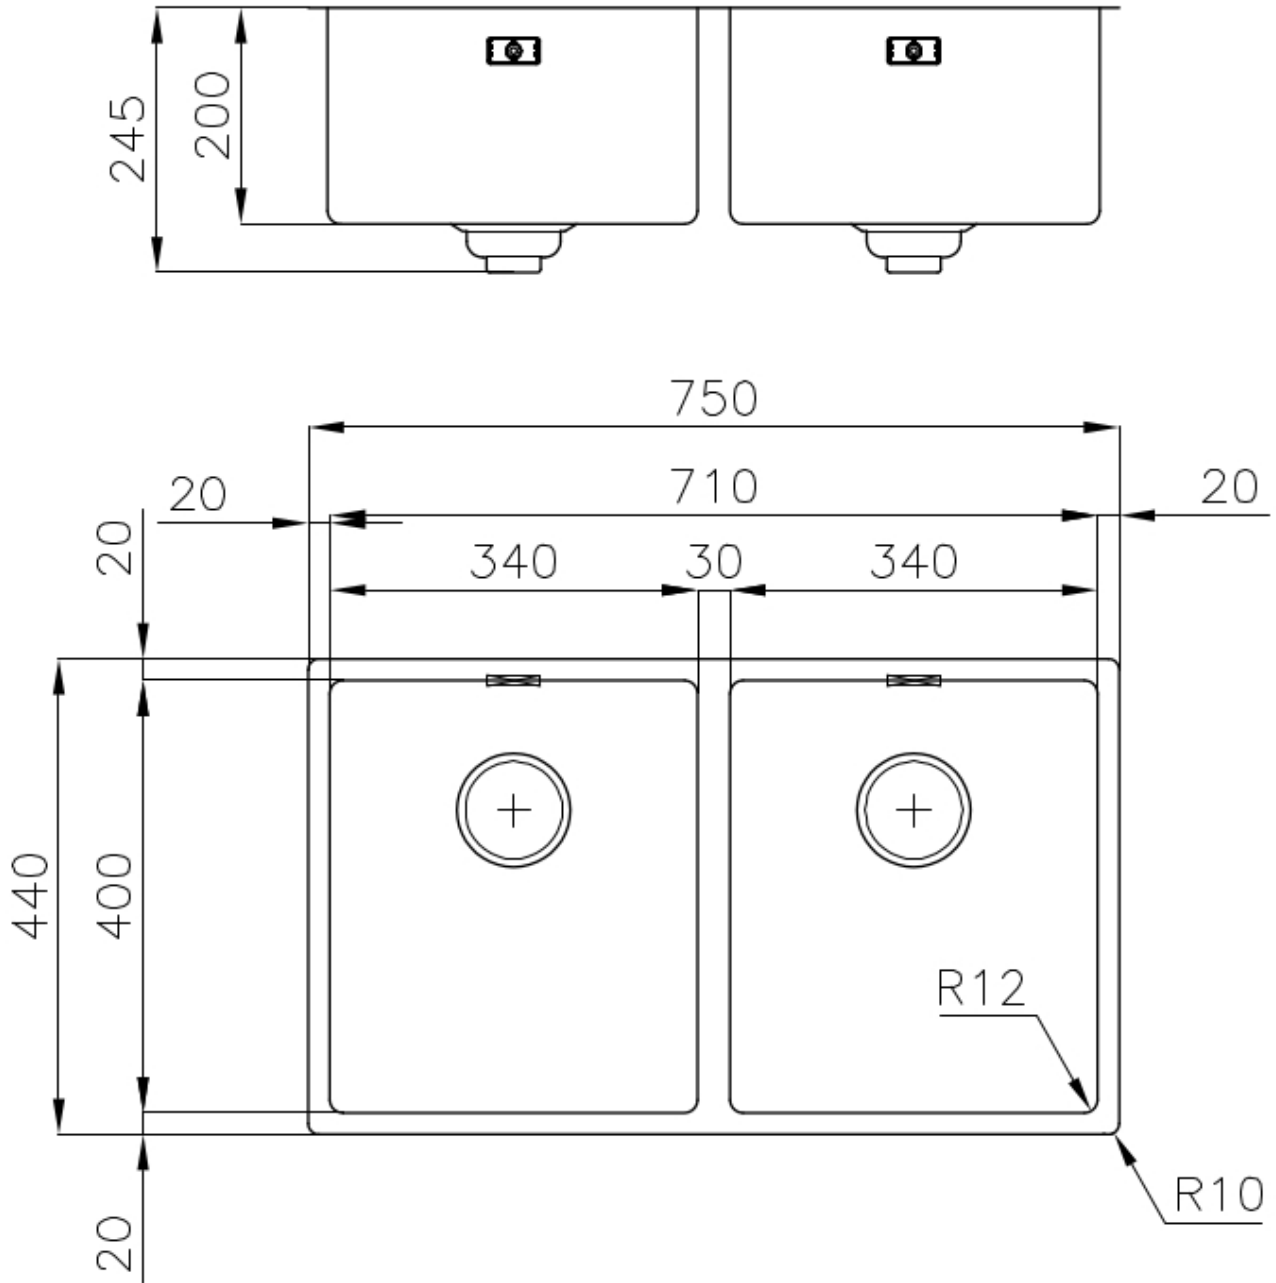

TECHNICAL DATA