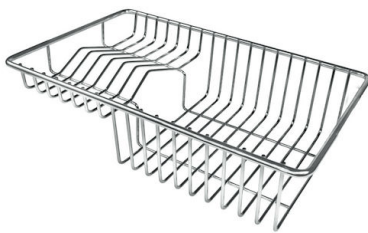

## OPTIONAL ACCESSORIES

**Glass chopping board**  
8631 300

**Graters kit with ring-holder and food collection tray**  
8159 101  
\* only in combination with the accessory  
8644 101

**Iroko-wood sliding chopping board with stainless steel colander**  
8644 044

**Stainless steel perforated tray**  
8151 000  
\* only in combination with the accessory  
8644 101

**HPDE Twin chopping board**  
8644 101

**White bowl**  
8153 100

**Stainless steel plate rack**  
8100 303  
\* only in combination with the accessory  
8644 101