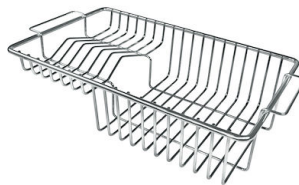

## OPTIONAL ACCESSORIES

**Glass chopping board**  
8631 300

**Graters kit with ring-holder and food collection tray**  
8159 101  
\* only in combination with the accessory  
8644 101

**Iroko-wood sliding chopping board with stainless steel colander**  
8644 044

**Stainless steel perforated tray**  
8151 000  
\* only in combination with the accessory  
8644 101

**HPDE Twin chopping board**  
8644 101

**White bowl**  
8153 100

**Stainless steel plate rack**  
8100 303  
\* only in combination with the accessory  
8644 101