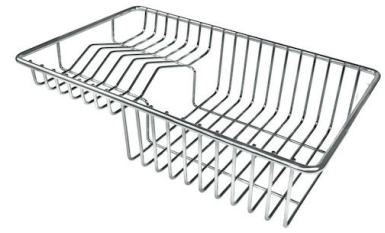

Save space system Drain and siphon are designed to leave as much space as possible in the under-sink area, more and more useful today for theseparate waste collection systems.

Small radius Bowls with squared shapes with a modern design and an increased capacity, for a minimal aesthetics connected with an extreme practicity.

Space waste fitting The elegant SPACE steel cap closes the drain and leaves no visible residues collected in the basket below. Space also has a small footprint and allows the optimal use of the under-sink compartment.

TECHNICAL DATA

GALLERY

OPTIONAL ACCESSORIES

Glass chopping board
8631 300

HPDE Twin chopping board
8644 101

Stainless steel plate rack
8100 303
* only in combination with the accessory
8644 101

Stainless steel plate rack
8100 201

White bowl
8153 100

**Graters kit with ring-holder and
food collection tray**
8159 101
* only in combination with the accessory
8644 101

**Iroko-wood sliding chopping board
with stainless steel colander**
8644 044