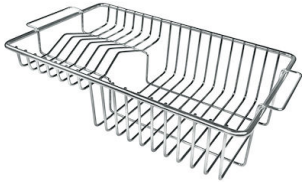

Save space system Drain and siphon are designed to leave as much space as possible in the under-sink area, more and more useful today for theseparate waste collection systems.

Small radius Bowls with squared shapes with a modern design and an increased capacity, for a minimal aesthetics connected with an extreme practicity.

Space waste fitting The elegant SPACE steel cap closes the drain and leaves no visible residues collected in the basket below. Space also has a small footprint and allows the optimal use of the under-sink compartment.

TECHNICAL DATA

GALLERY

OPTIONAL ACCESSORIES

Glass chopping board
8631 300

HPDE Twin chopping board
8644 101

Stainless steel plate rack
8100 303
* only in combination with the accessory
8644 101

Stainless steel plate rack
8100 201

White bowl
8153 100

**Graters kit with ring-holder and
food collection tray**
8159 101
* only in combination with the accessory
8644 101

**Iroko-wood sliding chopping board
with stainless steel colander**
8644 044