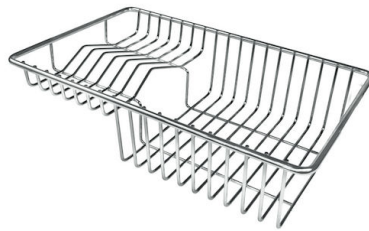

## OPTIONAL ACCESSORIES

Glass chopping board

Iroko-wood sliding chopping board with stainless steel colander

Stainless steel basket

HPDE Twin chopping board

Iroko-wood twin chopping board

Stainless steel colander

White bowl

Stainless steel plate rack

Graters kit with ring-holder and food collection tray

Stainless steel perforated tray

Stainless steel plate rack

Stainless steel plate rack