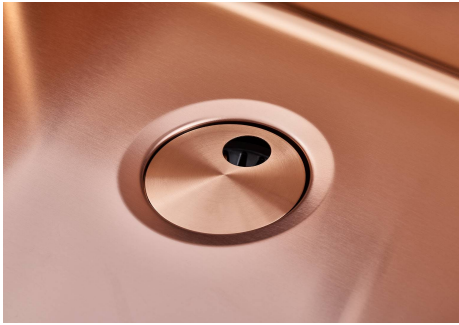

GALLERY

OPTIONAL ACCESSORIES

Glass chopping board

Stainless steel basket