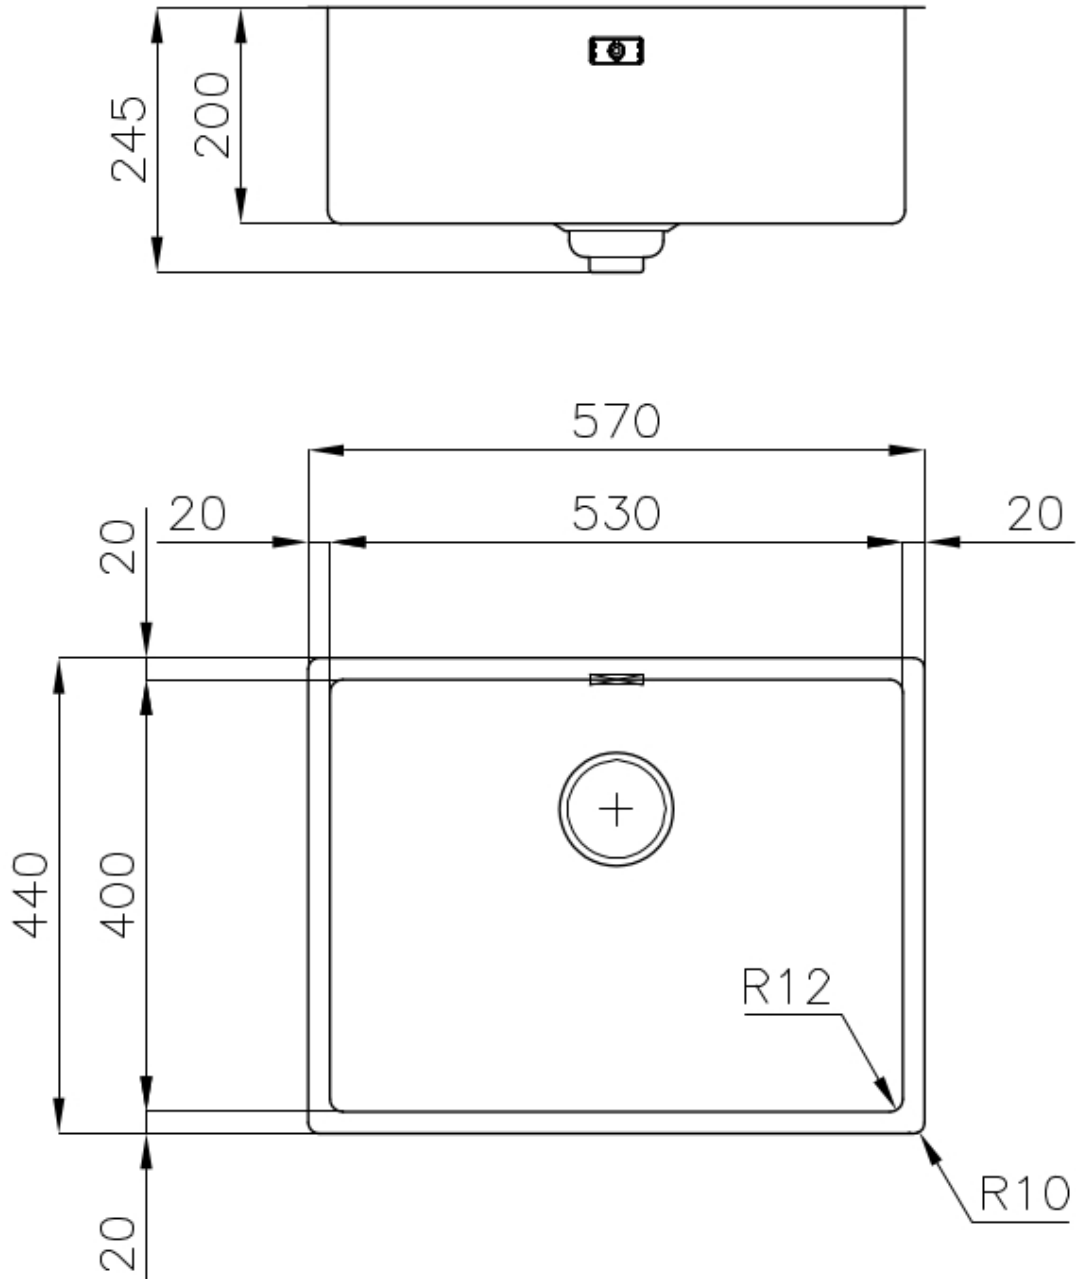

TECHNICAL DATA