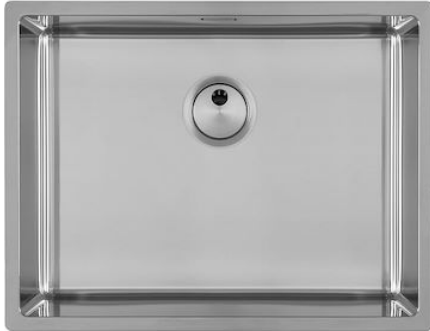

Sink Skin 530 Undermount

Kitchen Sinks

Code: 4453 840

DETAILS

Edge/Installation Type	Undermount
Material	AISI 304 stainless steel
Texture	Foster brushed
Base	60 cm
Dimensions	570x440 mm
Standard fittings	Fixing hooks, gasket, drain, overflow and siphon, boxed packing
Mixer holes	No standard holes
Built-in hole	View technical data sheet
Drainer	No

Width 57 cm

Bowl dimension 530x400mm

Number of bowls 1 bowl

Waste fitting Drain SPACE 3,5"

Notes: As the product consists of a single seamless steel surface with no gaps or interstices, the use of garbage disposal and waste fitting with automatic control is not permitted.

FEATURES

ONE SEAMLESS STEEL SURFACE The waste-fitting and overflow are moulded on the sink. The product is therefore made out of one seamless steel surface, without gaps or interstices. A great plus in terms of hygiene.

Perimetral overflow The overflow is always a security on the Foster sinks that prevents the overflow of water in case of oversights. The perimeter drain solution improves aesthetics thanks to its square and essential shape.