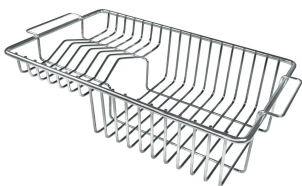

Small radius Bowls with squared shapes with a modern design and an increased capacity, for a minimal aesthetics connected with an extreme practicality.

Deep bowls This bowls reach an important depth, over 20 cm, thanks to the advanced production technology, that can be offer great capieny and practicality in all the washing operations.

HPDE Chopping board 8657 001

HPDE Twin chopping board 8644 101

Iroko-wood chopping board with stainless steel colander 8644 042

Iroko-wood sliding chopping board 8644 041

Iroko-wood twin chopping board 8644 004

Stainless steel colander 8154 000

Stainless steel plate rack 8100 154

Stainless steel plate rack 8100 201

Stainless steel plate rack 8100 303

White bowl 8153 100

Graters kit with ring-holder and food collection tray 8159 101