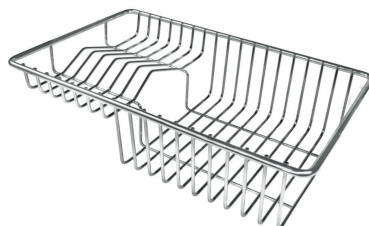

Small radius Bowls with squared shapes with a modern design and an increased capacity, for a minimal aesthetics connected with an extreme practicality.

Deep bowls This bowls reach an important depth, over 20 cm, thanks to the advanced production technology, that can be offer great capieny and practicality in all the washing operations.

HPDE Chopping board 8657 001

HPDE Twin chopping board 8644 101

Iroko-wood chopping board with stainless steel colander 8644 042

Iroko-wood sliding chopping board 8644 041

Iroko-wood twin chopping board 8644 004

Stainless steel colander 8154 000

Stainless steel plate rack 8100 154

Stainless steel plate rack 8100 201

Stainless steel plate rack 8100 303

White bowl 8153 100

Graters kit with ring-holder and food collection tray 8159 101