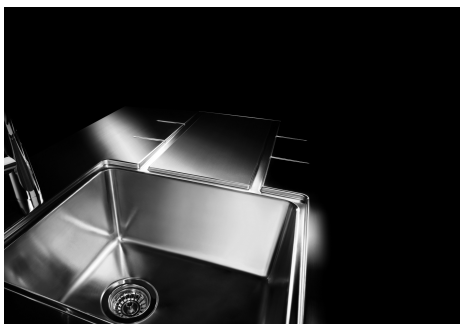

Lavello S4000 cod. 4386/05*

FT

FTS

GALLERY