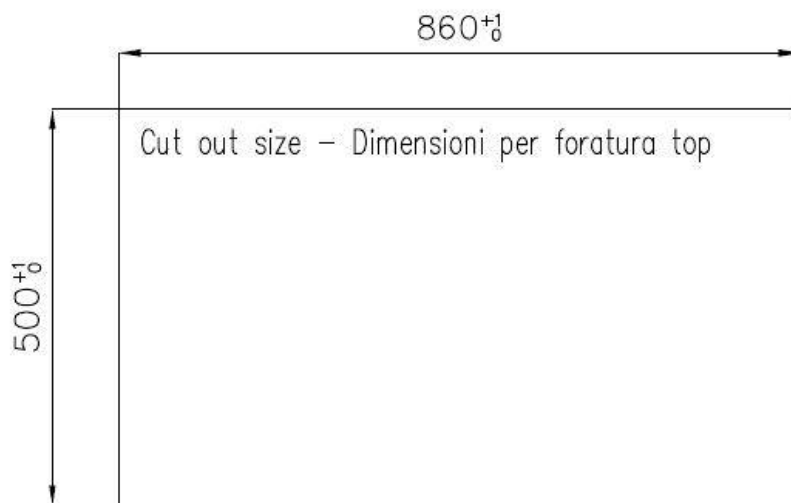

Small radius Bowls with squared shapes with a modern design and an increased capacity, for a minimal aesthetics connected with an extreme practicity.

TECHNICAL DATA

Lavello S4000 cod. 4386/05*

FT

FTS

GALLERY