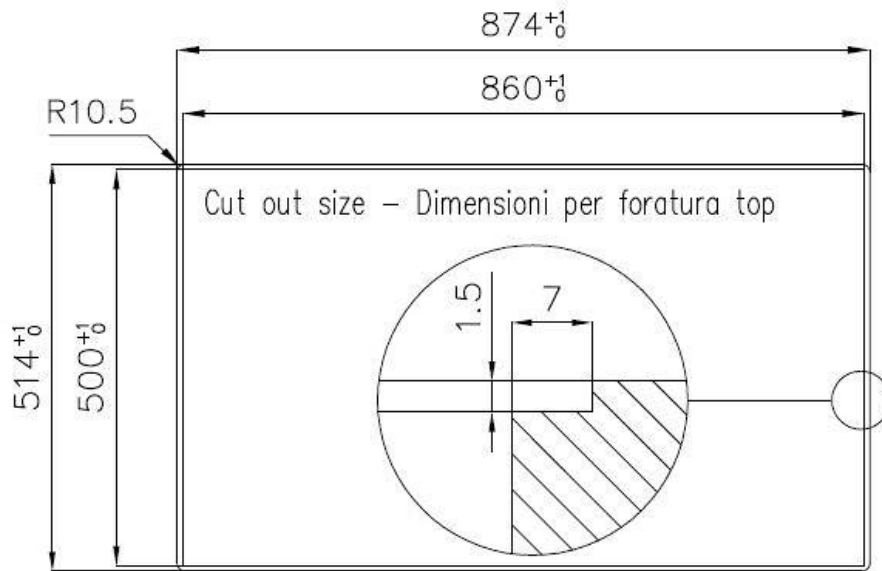

Sink S4000

Kitchen Sinks

Code: 4386 052

DETAILS

Edge/Installation Type	Flush-mount Top-mount
Finish	Foster brushed
Material	AISI 304 stainless steel
Texture	Foster brushed
Base	60 cm
Dimensions	873x513 mm
Standard fittings	Fixing hooks, gasket, drain, overflow and siphon, boxed packing
Mixer holes	1 standard hole
Built-in hole	860x500 mm

Drainer Yes

Bowl dimension 450x400mm

Number of bowls 1 bowl

Waste fitting 3,5" drain

FEATURES

Basket 3,5" waste fitting The drain is equipped with a large 3.5" drain, with the practical basket cap that prevents the discharge of solid parts.

Deep bowls This bowls reach an important depth, over 20 cm, thanks to the advanced production technology, that can be offer great capiciency and practicity in all the washing operations.

High thickness 1mm thick steel. A significant thickness, which guarantees the maximum sturdiness and durability.

Small radius Bowls with squared shapes with a modern design and an increased capacity, for a minimal aesthetics connected with an extreme practicity.

TECHNICAL DATA

Lavello S4000 cod. 4386/05*

FT

FTS

GALLERY