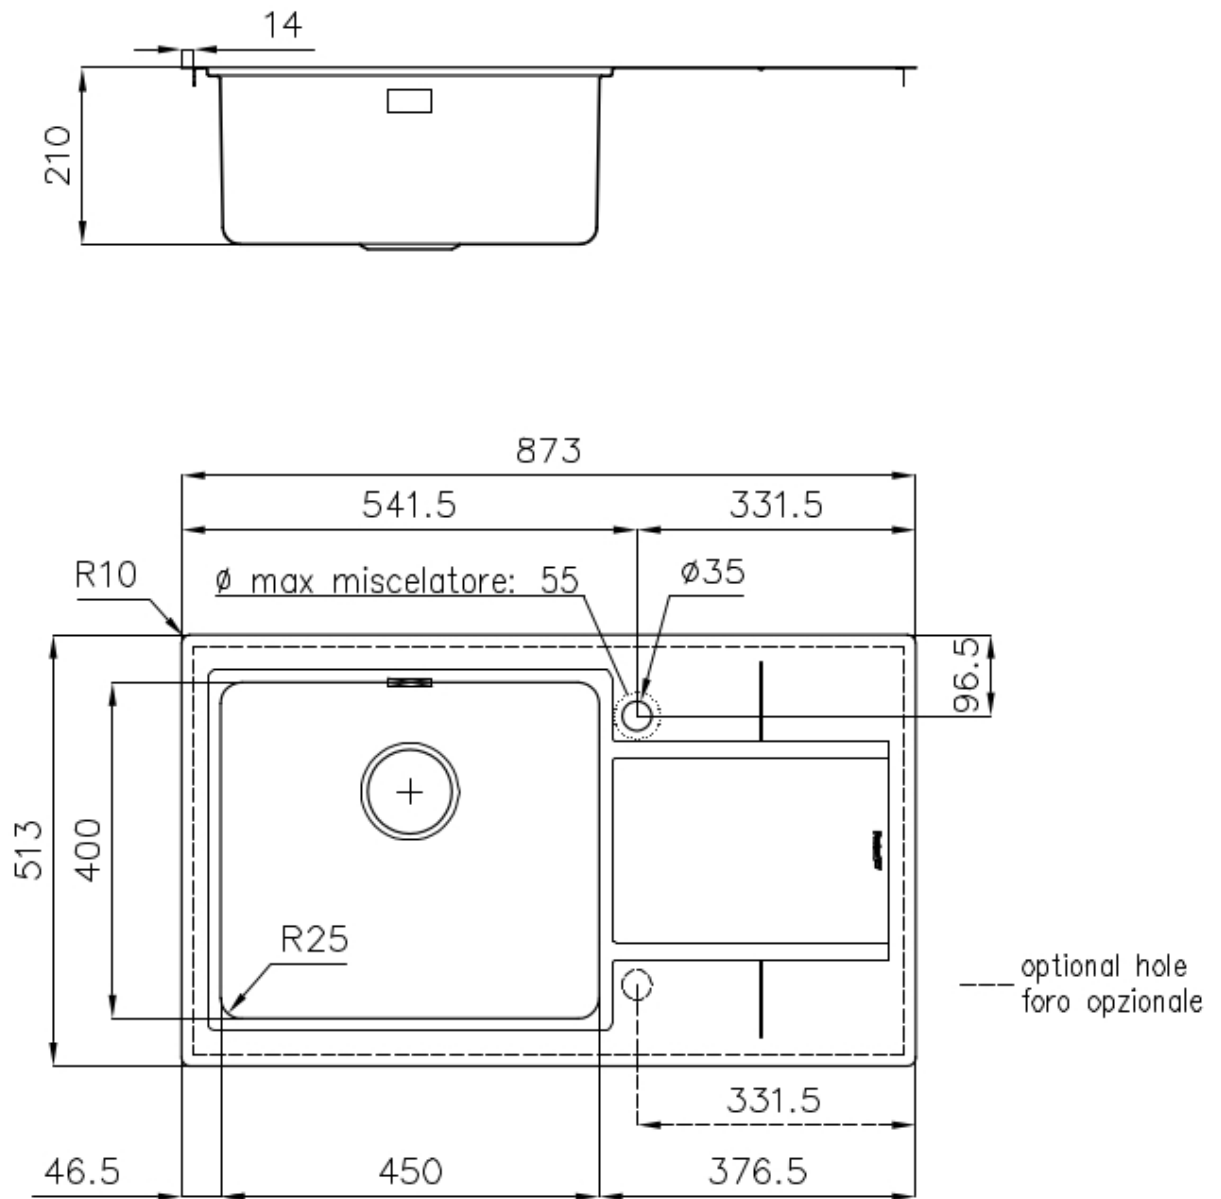

Sink S4000

Kitchen Sinks

Code: 4386 052

DETAILS

Edge/Installation Type	Flush-mount Top-mount
Finish	Foster brushed
Material	AISI 304 stainless steel
Texture	Foster brushed
Base	60 cm
Dimensions	873x513 mm
Standard fittings	Fixing hooks, gasket, drain, overflow and siphon, boxed packing
Mixer holes	1 standard hole
Built-in hole	860x500 mm

Drainer Yes

Bowl dimension 450x400mm

Number of bowls 1 bowl

Waste fitting 3,5" drain

FEATURES

Basket 3,5" waste fitting The drain is equipped with a large 3.5" drain, with the practical basket cap that prevents the discharge of solid parts.

Deep bowls This bowls reach an important depth, over 20 cm, thanks to the advanced production technology, that can be offer great capiciency and practicity in all the washing operations.

High thickness 1mm thick steel. A significant thickness, which guarantees the maximum sturdiness and durability.

Small radius Bowls with squared shapes with a modern design and an increased capacity, for a minimal aesthetics connected with an extreme practicity.

TECHNICAL DATA

Lavello S4000 cod. 4386/05*

FT

FTS

GALLERY