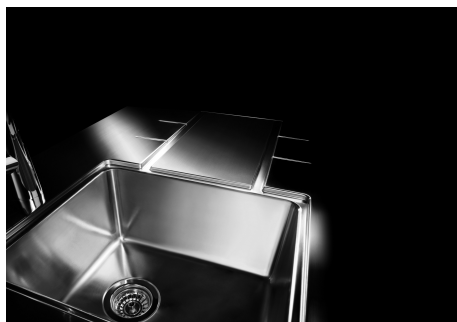

Deep bowls This bowls reach an important depth, over 20 cm, thanks to the advanced production technology, that can be offer great capiciency and practicity in all the washing operations.

High thickness 1mm thick steel. A significant thickness, which guarantees the maximum sturdiness and durability.

Perimetral overflow The overflow is always a security on the Foster sinks that prevents the overflow of water in case of oversights. The perimeter drain solution improves aesthetics thanks to its square and essential shape.

Small radius Bowls with squared shapes with a modern design and an increased capacity, for a minimal aesthetics connected with an extreme practicity.

TECHNICAL DATA

Lavello S4000 cod. 4386/05*

FT

FTS

GALLERY