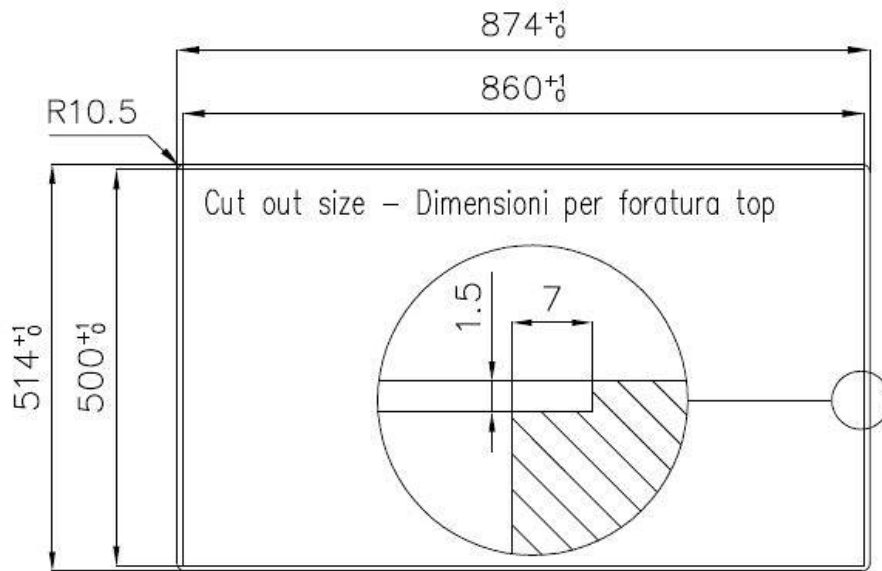

Lavello S4000 cod. 4386/05*

FT