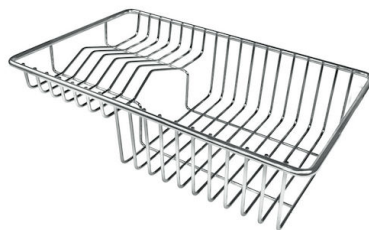

## OPTIONAL ACCESSORIES

Cestello inox

Glass chopping board

HPDE Chopping board

HPDE Twin chopping board

Iroko-wood chopping board with stainless steel colander

Iroko-wood sliding chopping board

Iroko-wood twin chopping board

Stainless steel colander

Stainless steel plate rack

Stainless steel plate rack

Stainless steel plate rack

White bowl

Graters kit with ring-holder and food collection tray

Stainless steel perforated tray

**WARNING:**