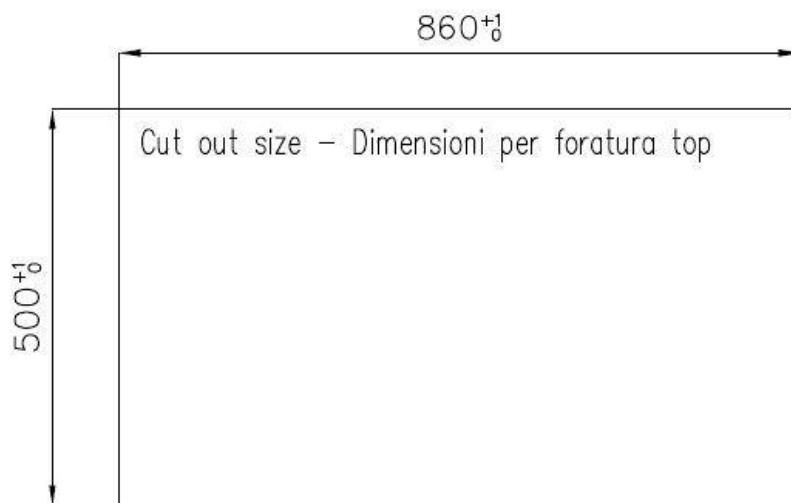

Lavello S4000 cod. 4386/05*

FT

FTS

GALLERY