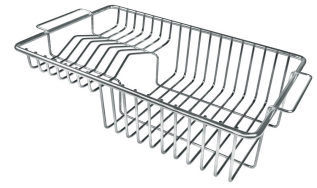

## OPTIONAL ACCESSORIES

Cestello inox 8612 000

Glass chopping board 8631 300

Glass chopping board 8633 300

HPDE Chopping board 8657 001

HPDE Twin chopping board 8644 101

Iroko-wood chopping board with stainless steel colander 8644 042

Iroko-wood sliding chopping board 8643 000

Iroko-wood sliding chopping board 8644 041

Iroko-wood twin chopping board 8644 004

Stainless steel colander 8154 000

Stainless steel plate rack 8100 154

Stainless steel plate rack 8100 201

Stainless steel plate rack 8100 303

White bowl 8153 100

Graters kit with ring-holder and food collection tray 8159 101

Stainless steel perforated tray 8151 000

**WARNING:**

**The accessories 8159101, 8100303,8151000 are only usable in combination with 8644101**