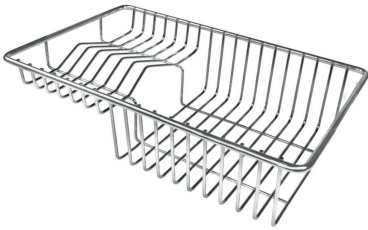

## OPTIONAL ACCESSORIES

Cestello inox 8612 000

Glass chopping board 8631 300

Glass chopping board 8633 300

HPDE Chopping board 8657 001

HPDE Twin chopping board 8644 101

Iroko-wood chopping board with stainless steel colander 8644 042

Iroko-wood sliding chopping board 8643 000

Iroko-wood sliding chopping board 8644 041

Iroko-wood twin chopping board 8644 004

Stainless steel colander 8154 000

Stainless steel plate rack 8100 154

Stainless steel plate rack 8100 201

Stainless steel plate rack 8100 303

White bowl 8153 100

Graters kit with ring-holder and food collection tray 8159 101

Stainless steel perforated tray 8151 000

**WARNING:**

**The accessories 8159101, 8100303,8151000 are only usable in combination with 8644101**