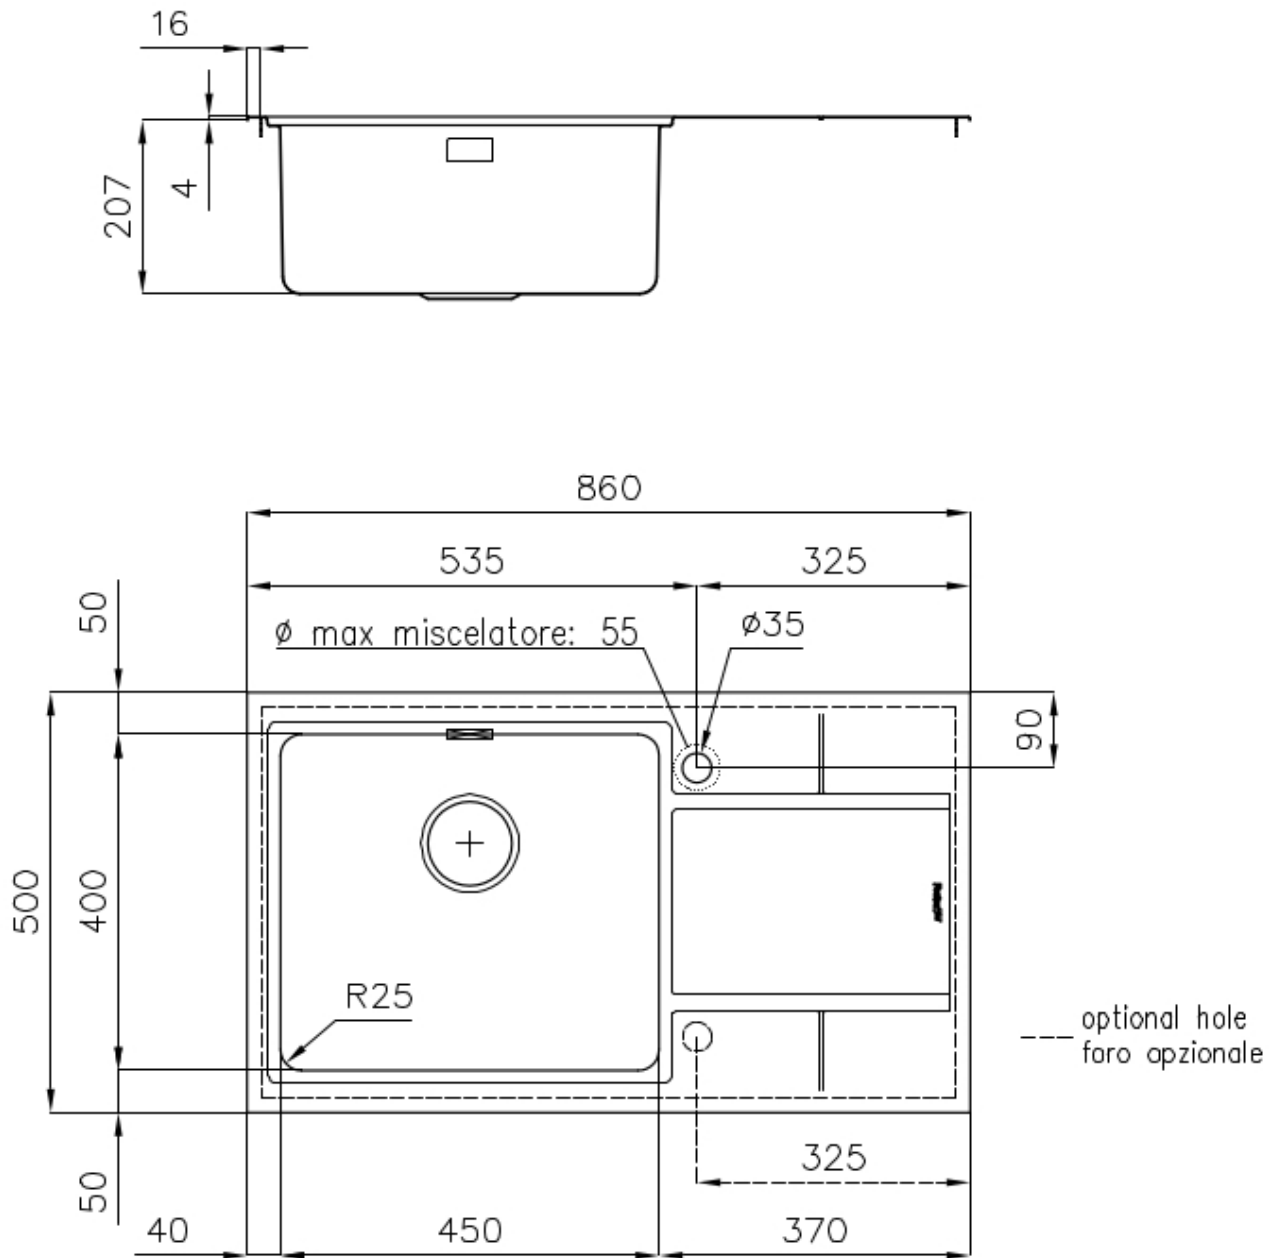

TECHNICAL DATA