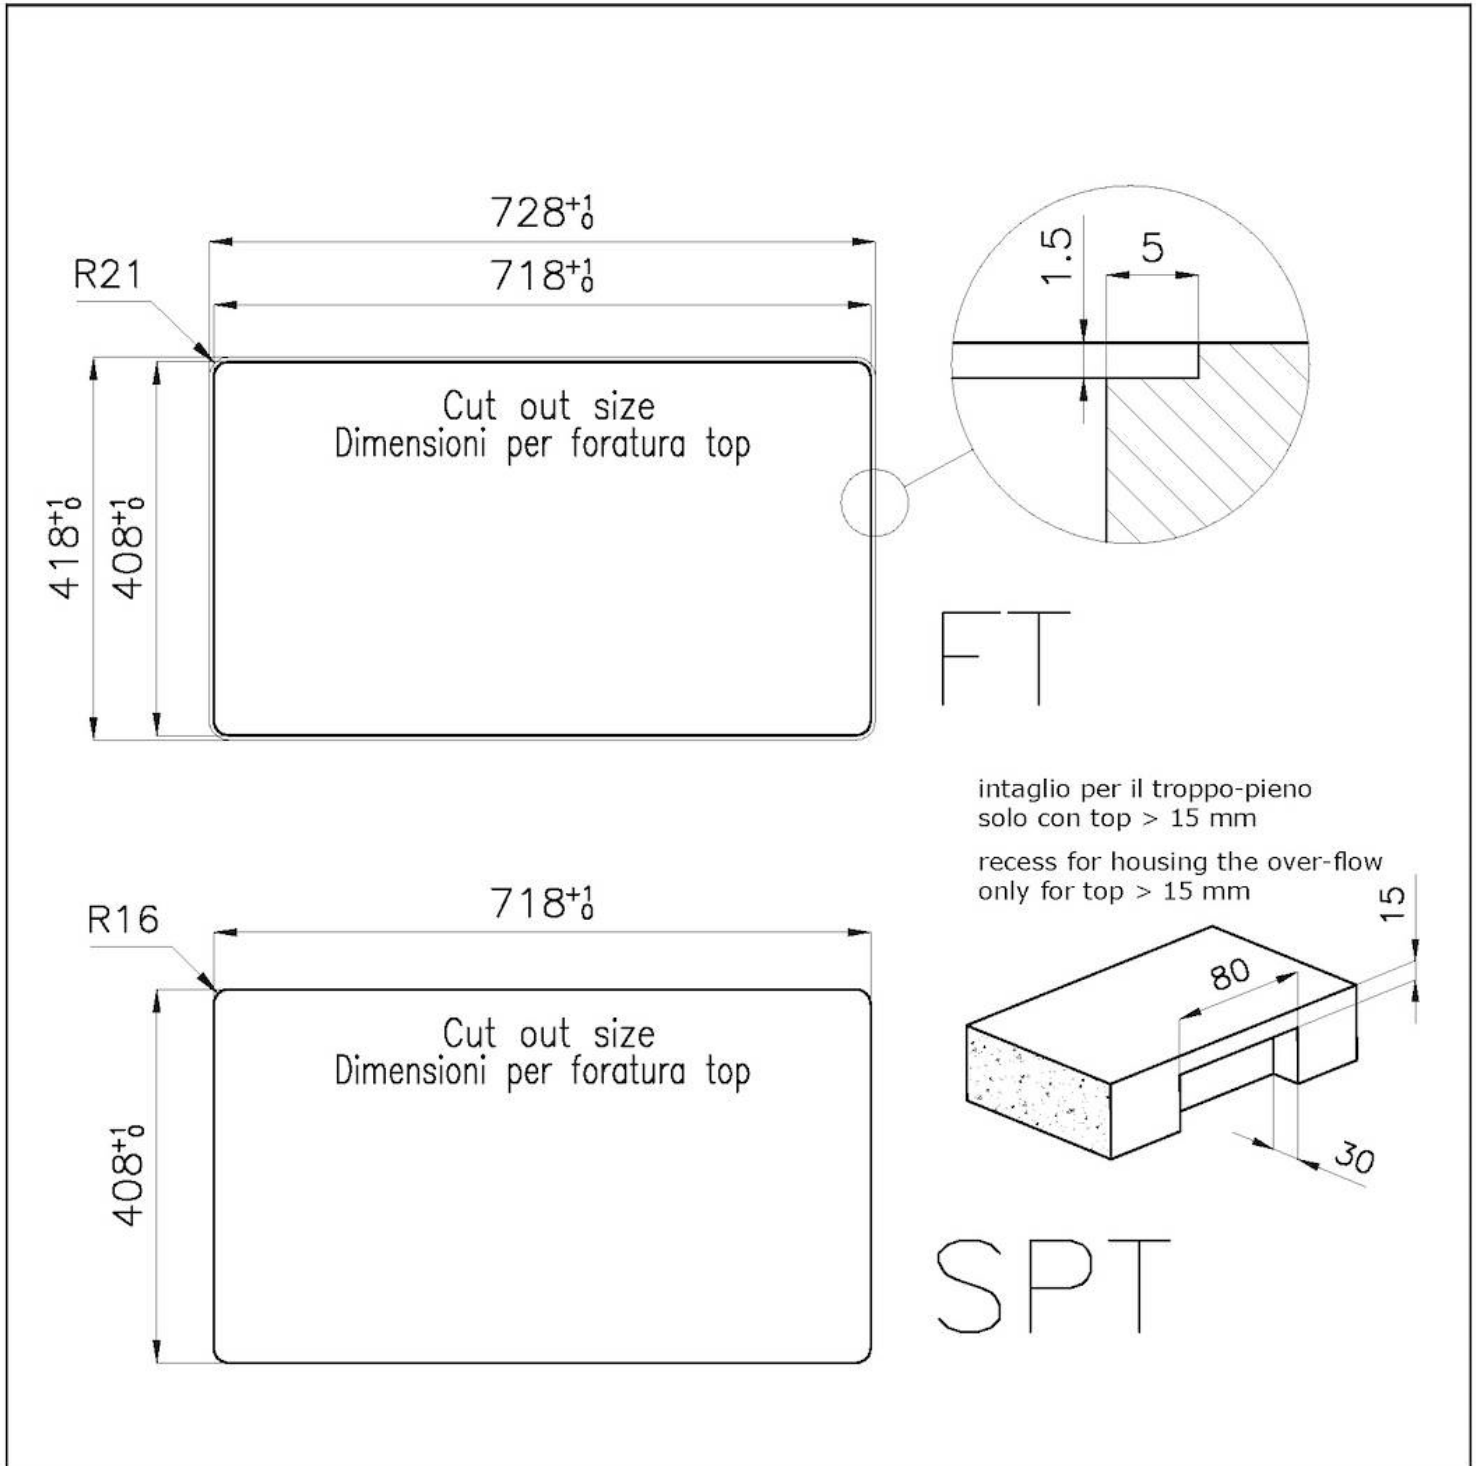

Coloring Gold

Base 80 cm

Width 72.6 cm

Dimensions 726x416 mm

Bowl dimension 710 x 400 mm

Built-in hole

[View technical data sheet](#)

Standard fittings

Small radius

Bowls with squared shapes with a modern design and an increased capacity, for a minimal aesthetics connected with an extreme practicity.

TECHNICAL DATA

*bordo sottile di soli 8mm
*Thin edge of only 8 mm