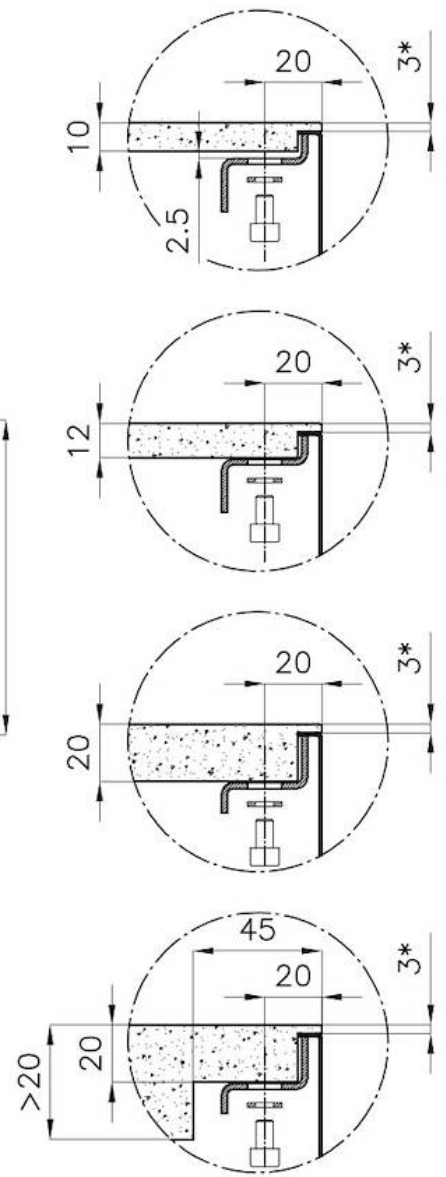

Texture Brushed in line

Base 80 cm

Dimensions 726x416 mm

Standard fittings Fixing hooks, drain, overflow and siphon, boxed packing

Mixer holes No standard holes

Built-in hole [View technical data sheet](#)

Drainer No

Width 72.6 cm

Bowl dimension 710x400mm

Number of bowls 1 bowl

Waste fitting 3,5" drain

FEATURES

Basket 3,5" waste fitting The drain is equipped with a large 3.5" drain, with the practical basket cap that prevents the discharge of solid parts.

High thickness 1mm thick steel. A significant thickness, which guarantees the maximum sturdiness and durability.

Perimetral overflow The overflow is always a security on the Foster sinks that prevents the overflow of water in case of oversights. The perimeter drain solution improves aesthetics thanks to its square and essential shape.

Small radius Bowls with squared shapes with a modern design and an increased capacity, for a minimal aesthetics connected with an extreme practicity.

TECHNICAL DATA

Posizioni fori per fissaggio
Fixing hole positions