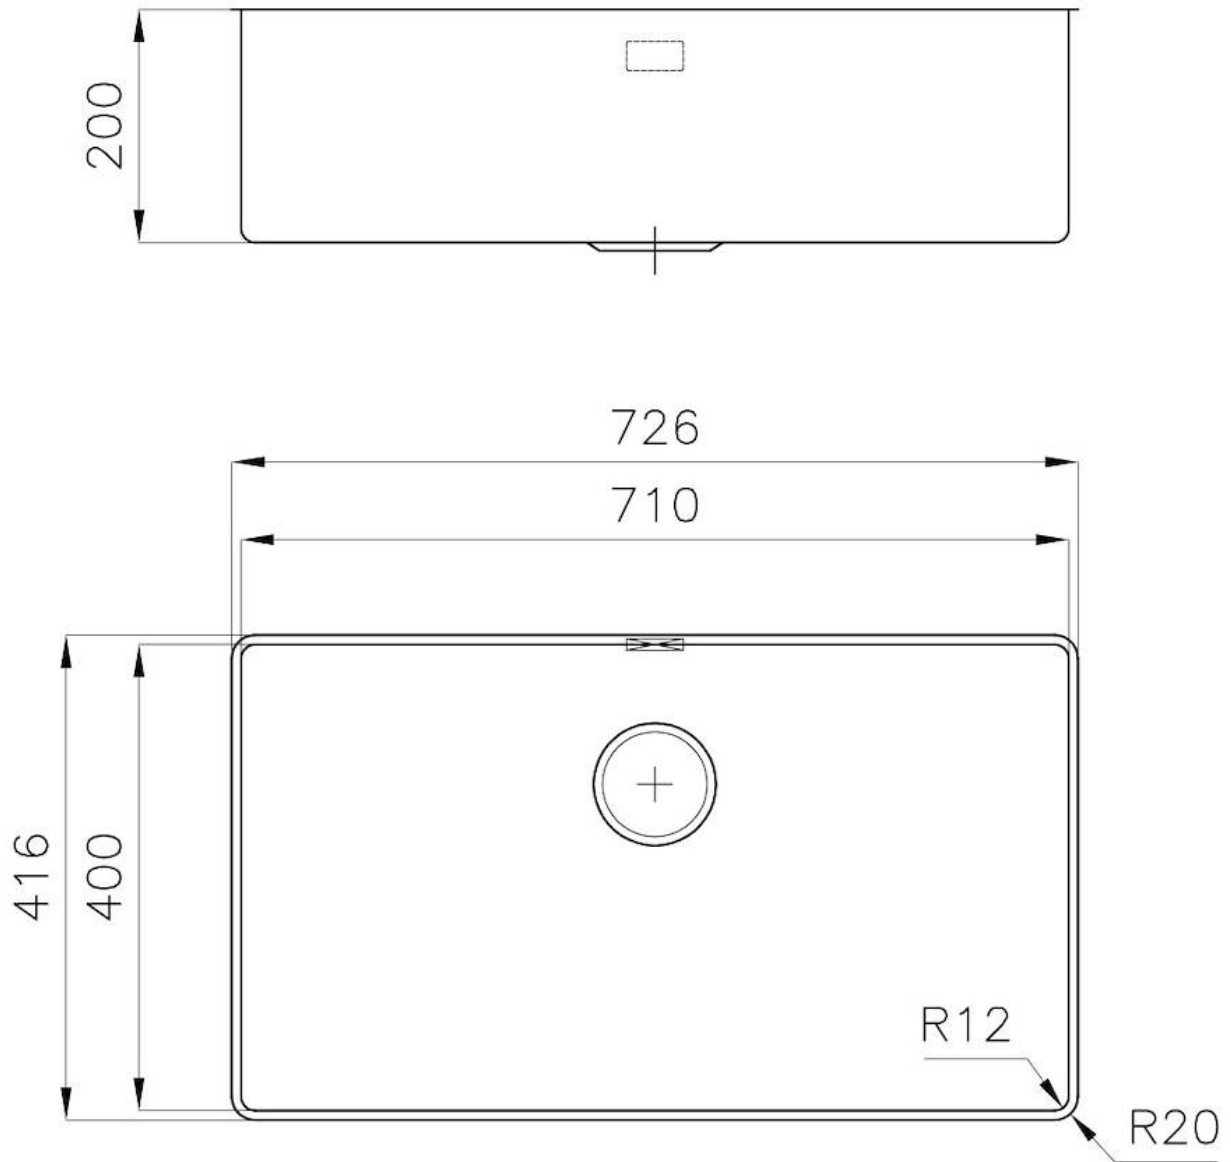

TECHNICAL DATA