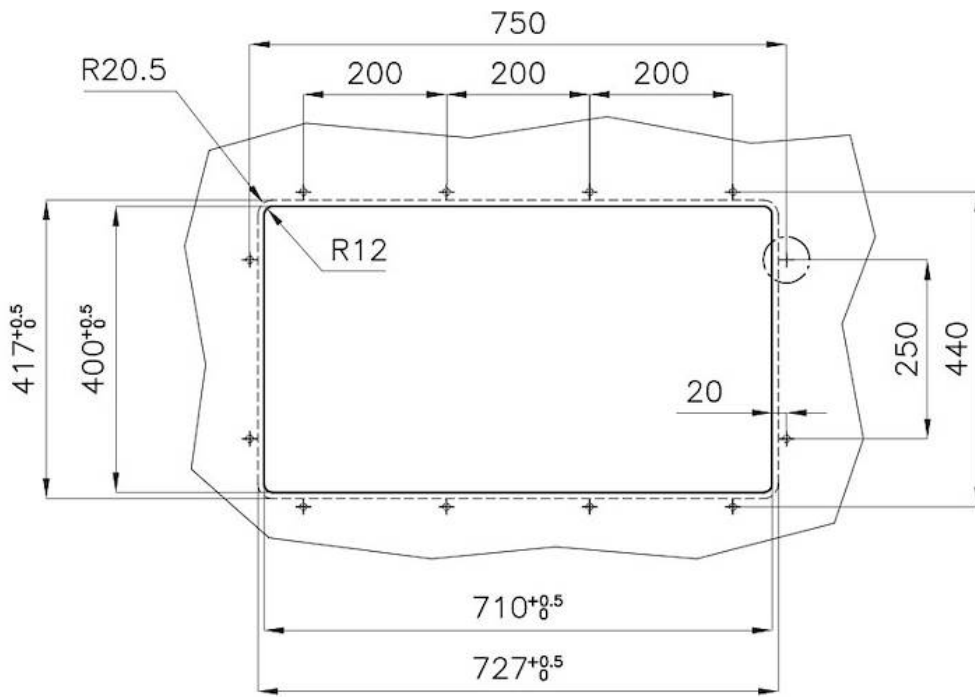

Posizioni fori per fissaggio
Fixing hole positions