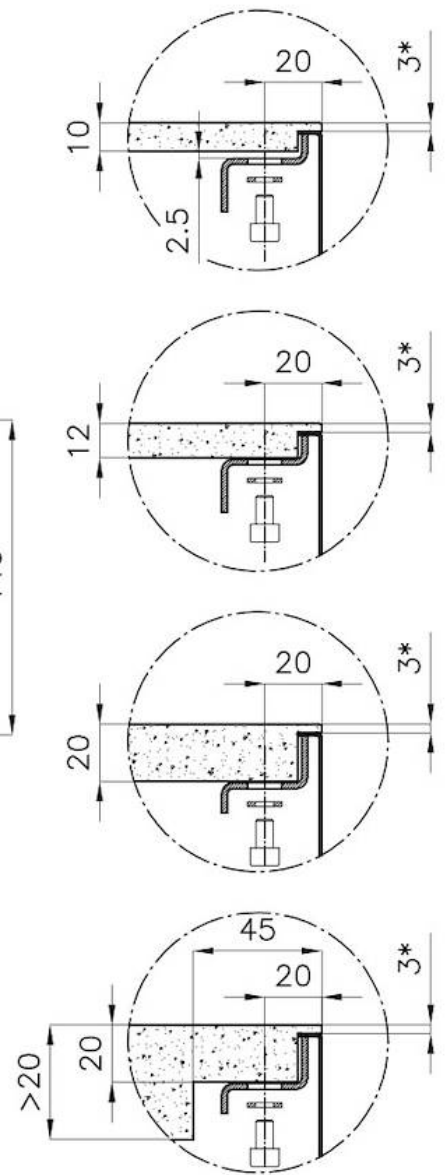

Texture Brushed in line

Base 60 cm

Dimensions 516x416 mm

Standard fittings Fixing hooks, drain, overflow and siphon, boxed packing

Mixer holes No standard holes

Built-in hole [View technical data sheet](#)

Drainer No

Width 51.6 cm

Bowl dimension 500x400mm

Number of bowls 1 bowl

Waste fitting 3,5" drain

FEATURES

Basket 3,5" waste fitting The drain is equipped with a large 3.5" drain, with the practical basket cap that prevents the discharge of solid parts.

High thickness 1mm thick steel. A significant thickness, which guarantees the maximum sturdiness and durability.

Perimetral overflow The overflow is always a security on the Foster sinks that prevents the overflow of water in case of oversights. The perimeter drain solution improves aesthetics thanks to its square and essential shape.

Small radius Bowls with squared shapes with a modern design and an increased capacity, for a minimal aesthetics connected with an extreme practicity.

TECHNICAL DATA

Posizioni fori per fissaggio
Fixing hole positions