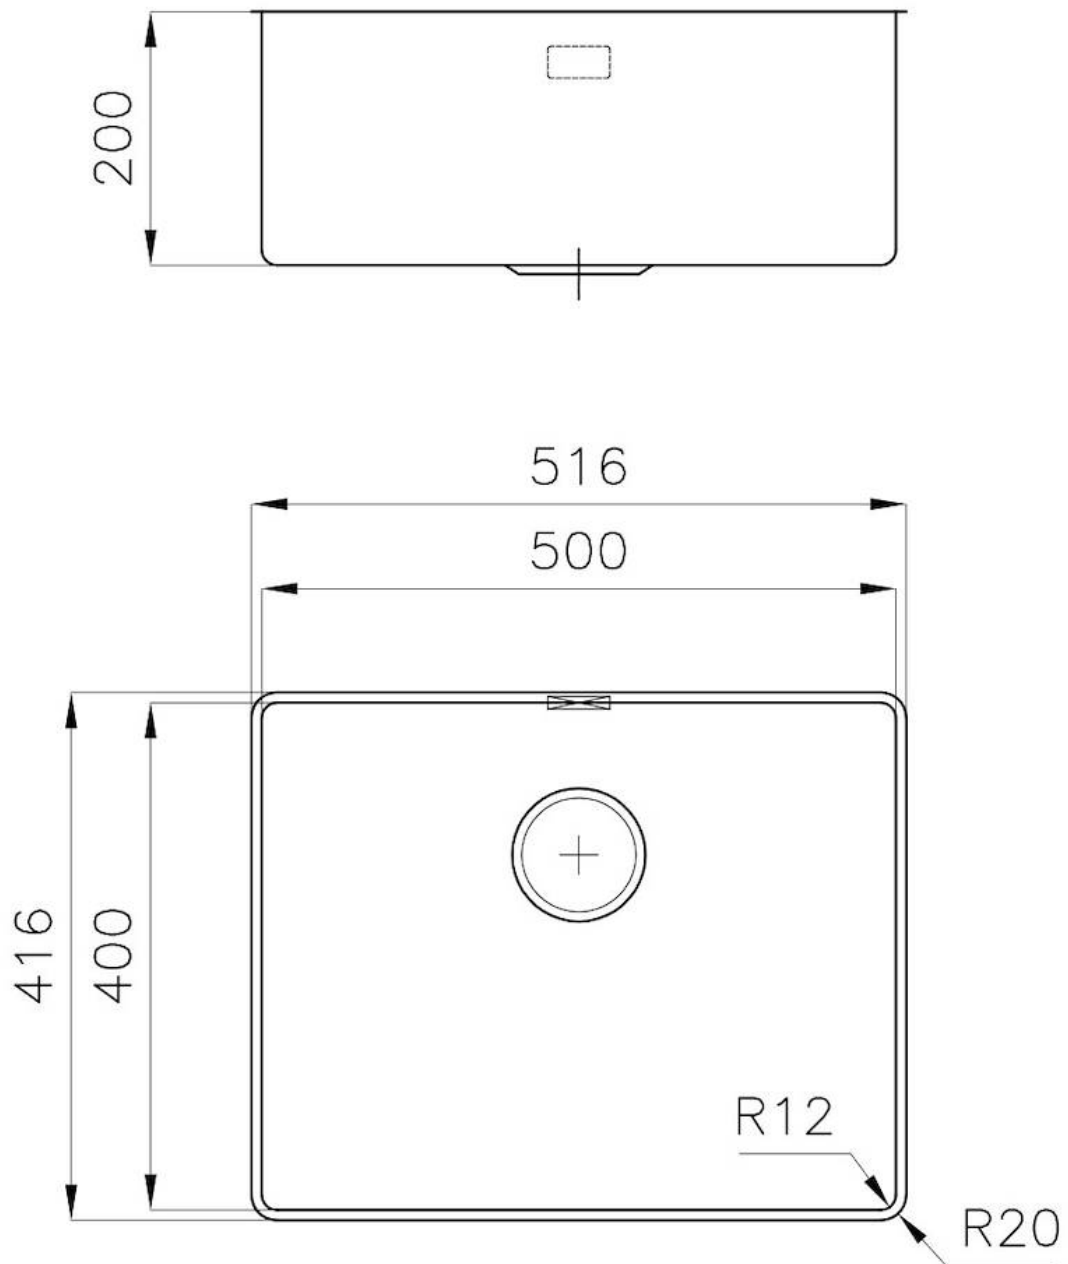

TECHNICAL DATA