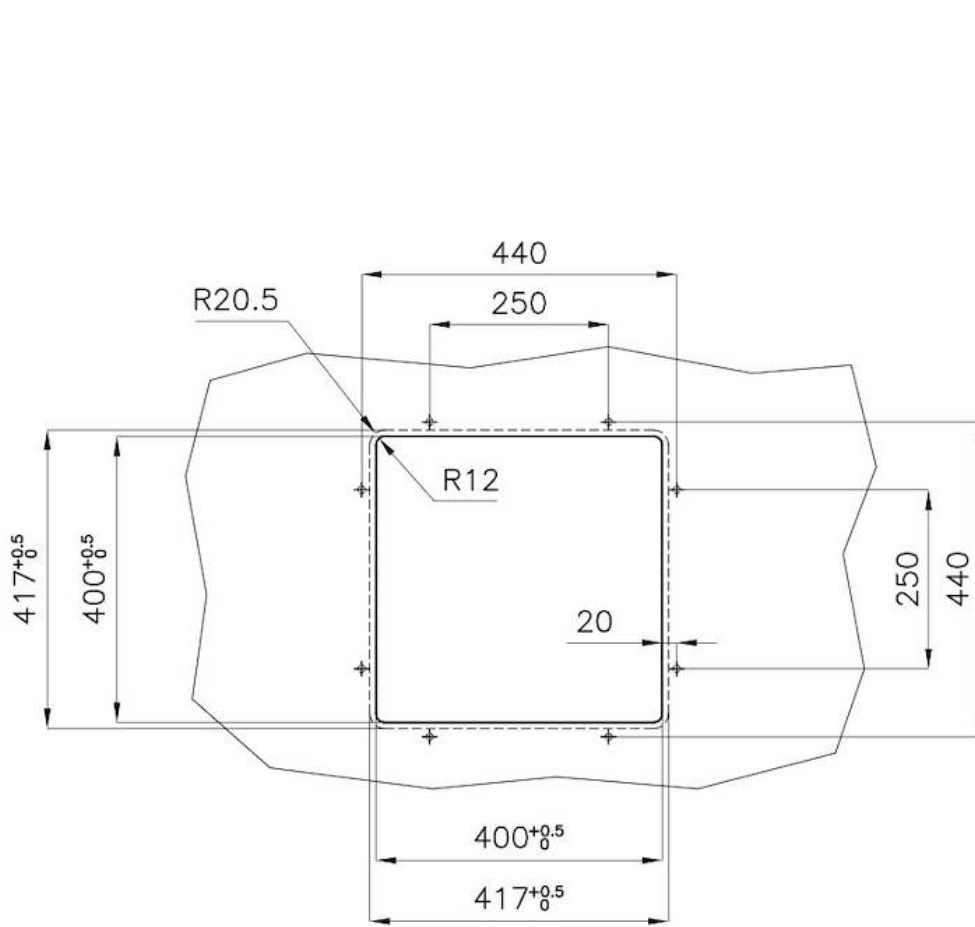

Posizioni fori per fissaggio
Fixing hole positions