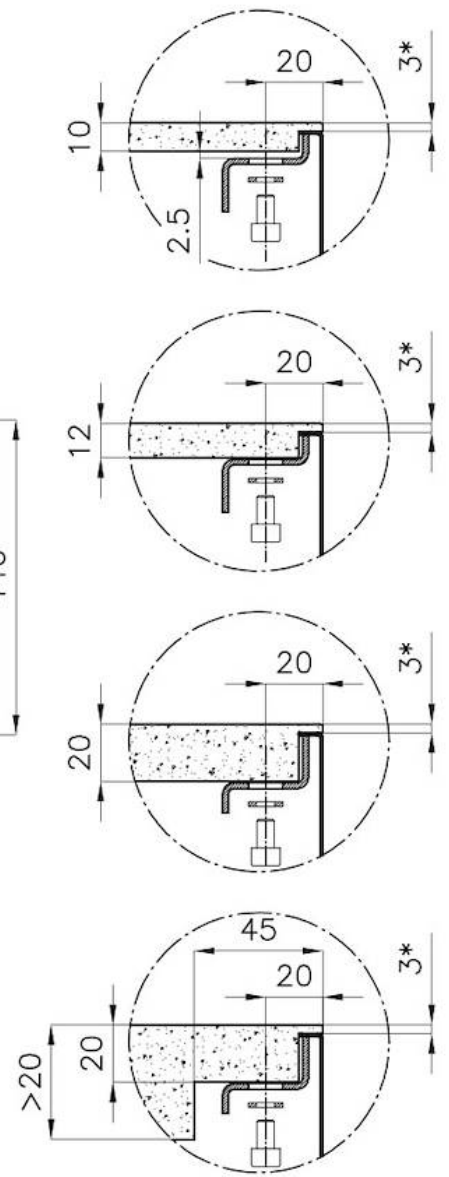

Texture Brushed in line

Base 45 cm

Dimensions 416x416 mm

Standard fittings Fixing hooks, drain, overflow and siphon, boxed packing

Mixer holes No standard holes

Built-in hole [View technical data sheet](#)

Drainer No

Width 41.6 cm

Bowl dimension 400x400mm

Number of bowls 1 bowl

Waste fitting 3,5" drain

FEATURES

Basket 3,5" waste fitting The drain is equipped with a large 3.5" drain, with the practical basket cap that prevents the discharge of solid parts.

Perimetral overflow The overflow is always a security on the Foster sinks that prevents the overflow of water in case of oversights. The perimeter drain solution improves aesthetics thanks to its square and essential shape.

Small radius Bowls with squared shapes with a modern design and an increased capacity, for a minimal aesthetics connected with an extreme practicity.

TECHNICAL DATA

Posizioni fori per fissaggio
Fixing hole positions