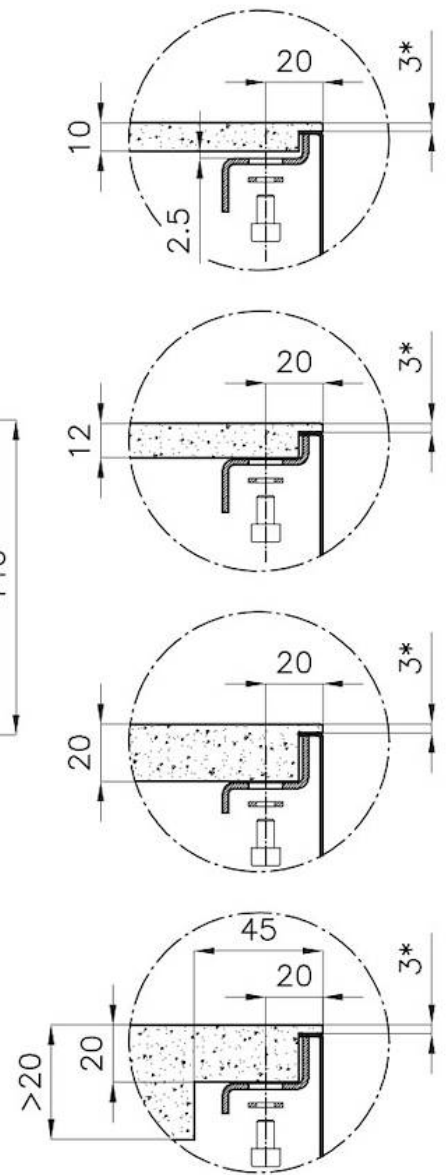

Base 45 cm

Dimensions 416x416 mm

Standard fittings Fixing hooks, drain, overflow and siphon, boxed packing

Mixer holes No standard holes

Built-in hole [View technical data sheet](#)

Drainer No

Width 41.6 cm

Bowl dimension 400x400mm

Number of bowls 1 bowl

Waste fitting 3,5" drain

FEATURES

Basket 3,5" waste fitting The drain is equipped with a large 3.5" drain, with the practical basket cap that prevents the discharge of solid parts.

Perimetral overflow The overflow is always a security on the Foster sinks that prevents the overflow of water in case of oversights. The perimeter drain solution improves aesthetics thanks to its square and essential shape.

Small radius Bowls with squared shapes with a modern design and an increased capacity, for a minimal aesthetics connected with an extreme practicity.

TECHNICAL DATA

Posizioni fori per fissaggio
Fixing hole positions