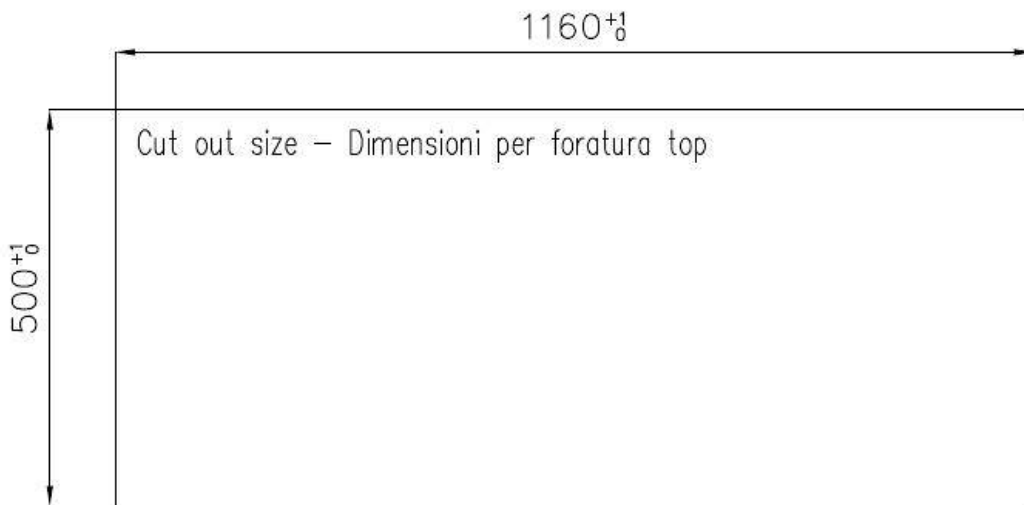

Drainer Yes

Width 117 cm

Bowl dimension 340x400mm

Number of bowls 2 bowls

Waste fitting 3,5" drain

FEATURES

Basket 3,5" waste fitting The drain is equipped with a large 3.5" drain, with the practical basket cap that prevents the discharge of solid parts.

Small radius Bowls with squared shapes with a modern design and an increased capacity, for a minimal aesthetics connected with an extreme practicity.

TECHNICAL DATA

Lavello S4000 cod. 4315/05*

FT

FTS

GALLERY