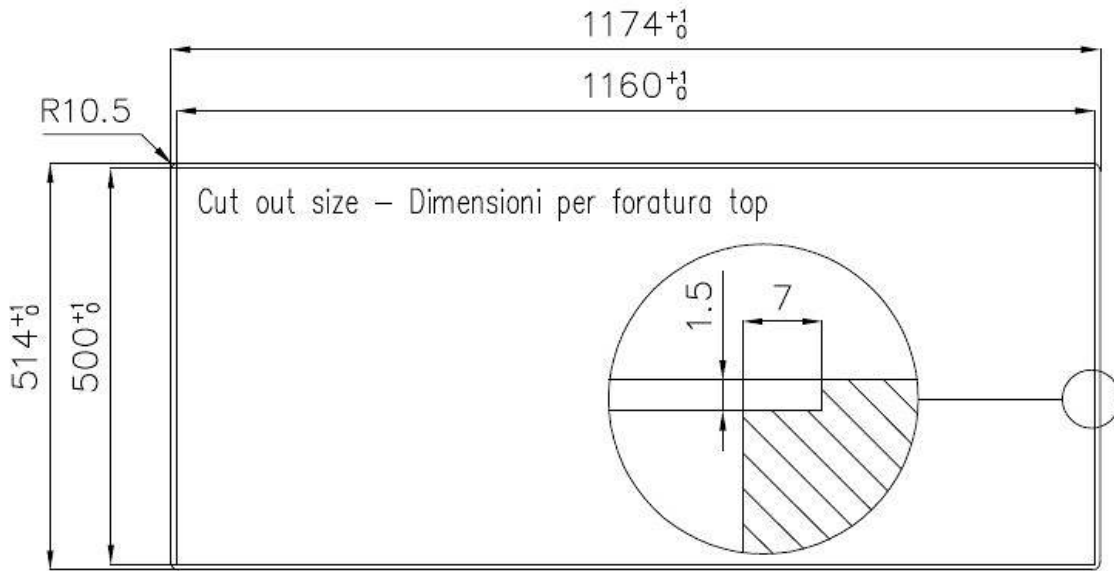

Sink S4000

Bowl on the right

Kitchen Sinks

Code: 4315 051

DETAILS

Edge/Installation Type	Flush-mount Top-mount
Finish	Foster brushed
Material	AISI 304 stainless steel
Texture	Foster brushed
Base	80 cm
Dimensions	1173x513 mm
Standard fittings	Fixing hooks, gasket, drain, overflow and siphon, boxed packing
Mixer holes	1 standard hole
Built-in hole	View technical data sheet

Drainer Yes

Width 117 cm

Bowl dimension 340x400mm

Number of bowls 2 bowls

Waste fitting 3,5" drain

FEATURES

Basket 3,5" waste fitting The drain is equipped with a large 3.5" drain, with the practical basket cap that prevents the discharge of solid parts.

Deep bowls This bowls reach an important depth, over 20 cm, thanks to the advanced production technology, that can be offer great capiciency and practicity in all the washing operations.

High thickness 1mm thick steel. A significant thickness, which guarantees the maximum sturdiness and durability.

Small radius Bowls with squared shapes with a modern design and an increased capacity, for a minimal aesthetics connected with an extreme practicity.

TECHNICAL DATA

Lavello S4000 cod. 4315/05*

FT

FTS

GALLERY