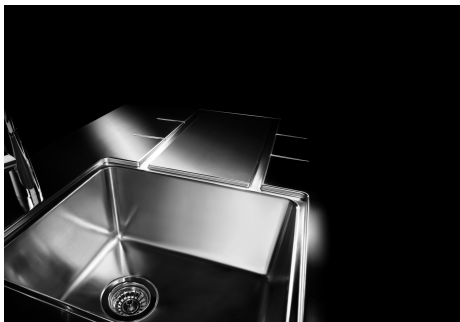

Sink S4000

Bowl on the right

Kitchen Sinks

Code: 4315 051

DETAILS

Edge/Installation Type	Flush-mount Top-mount
Finish	Foster brushed
Material	AISI 304 stainless steel
Texture	Foster brushed
Base	80 cm
Dimensions	1173x513 mm
Standard fittings	Fixing hooks, gasket, drain, overflow and siphon, boxed packing
Mixer holes	1 standard hole
Built-in hole	View technical data sheet

Deep bowls This bowls reach an important depth, over 20 cm, thanks to the advanced production technology, that can be offer great capiciency and practicity in all the washing operations.

High thickness 1mm thick steel. A significant thickness, which guarantees the maximum sturdiness and durability.

Perimetral overflow The overflow is always a security on the Foster sinks that prevents the overflow of water in case of oversights. The perimeter drain solution improves aesthetics thanks to its square and essential shape.

Small radius Bowls with squared shapes with a modern design and an increased capacity, for a minimal aesthetics connected with an extreme practicity.

TECHNICAL DATA

Lavello S4000 cod. 4315/05*

FT

FTS

GALLERY