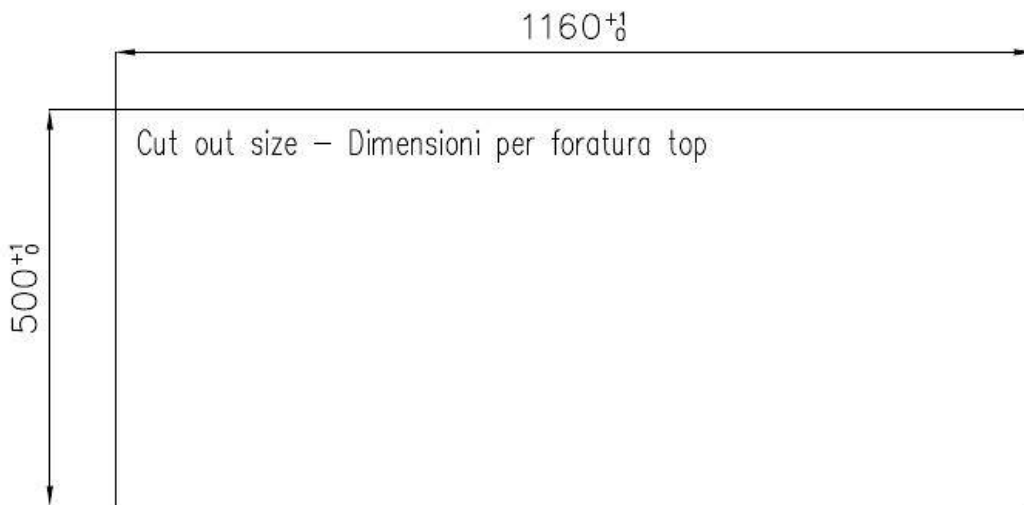

Lavello S4000 cod. 4315/05*

FT

FTS

GALLERY