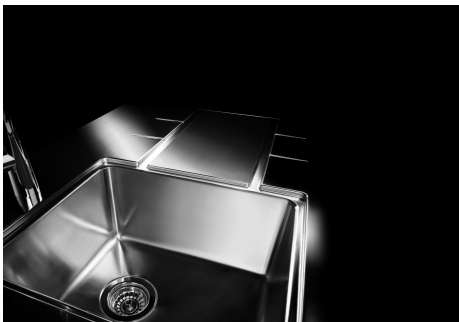

Lavello S4000 cod. 4315/05*

FT

FTS

GALLERY