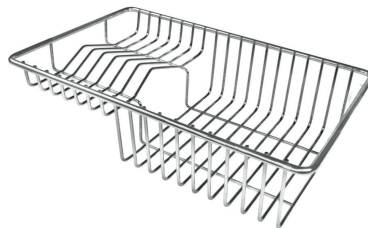

Small radius Bowls with squared shapes with a modern design and an increased capacity, for a minimal aesthetics connected with an extreme practicality.

Deep bowls This bowls reach an important depth, over 20 cm, thanks to the advanced production technology, that can be offer great capiciency and practicality in all the washing operations.

HPDE Twin chopping board 8644 101

Iroko-wood chopping board with stainless steel colander 8644 042

Iroko-wood sliding chopping board 8644 041

Stainless steel basket 8611 000

Stainless steel plate rack 8100 201

Stainless steel plate rack 8100 303

White bowl 8153 100

Graters kit with ring-holder and food collection tray 8159 101

Stainless steel perforated tray 8151 000

WARNING:

The accessories 8159101, 8100303,8151000 are only usable in combination with 8644101