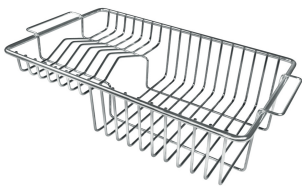

Small radius Bowls with squared shapes with a modern design and an increased capacity, for a minimal aesthetics connected with an extreme practicality.

Deep bowls This bowls reach an important depth, over 20 cm, thanks to the advanced production technology, that can be offer great capiciency and practicality in all the washing operations.

HPDE Twin chopping board 8644 101

Iroko-wood chopping board with stainless steel colander 8644 042

Iroko-wood sliding chopping board 8644 041

Stainless steel basket 8611 000

Stainless steel plate rack 8100 201

Stainless steel plate rack 8100 303

White bowl 8153 100

Graters kit with ring-holder and food collection tray 8159 101

Stainless steel perforated tray 8151 000

WARNING:

The accessories 8159101, 8100303,8151000 are only usable in combination with 8644101