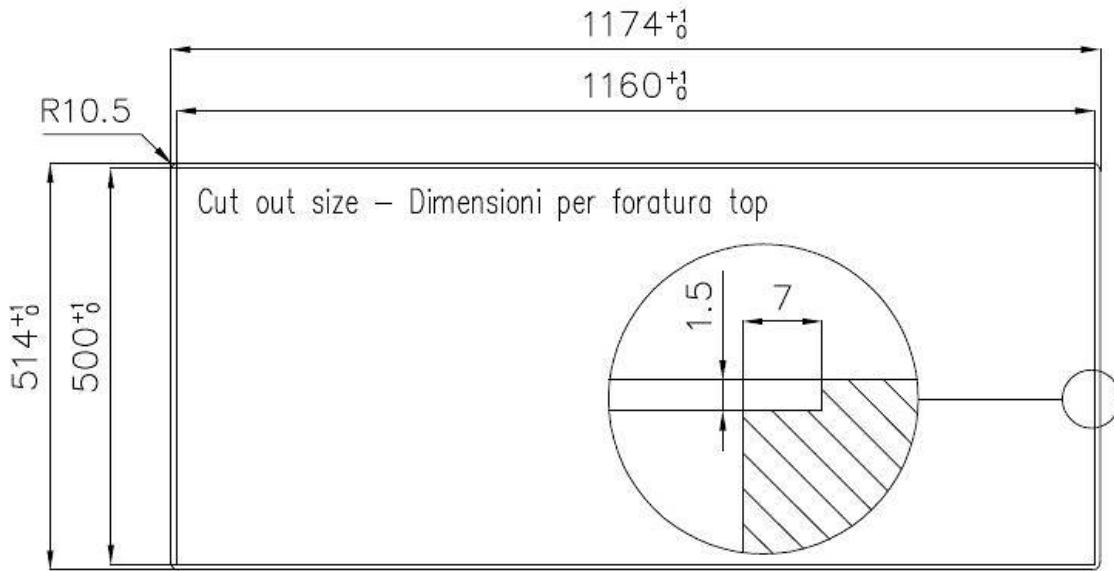

Lavello S4000 cod. 4315/05*

FT