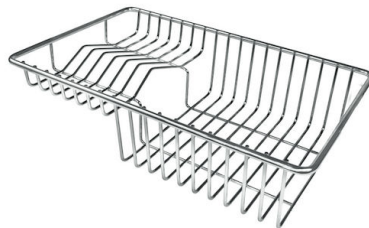

Perimetral overflow The overflow is always a security on the Foster sinks that prevents the overflow of water in case of oversights. The perimeter drain solution improves aesthetics thanks to its square and essential shape.

Small radius Bowls with squared shapes with a modern design and an increased capacity, for a minimal aesthetics connected with an extreme practicity.

TECHNICAL DATA

GALLERY

OPTIONAL ACCESSORIES

Glass chopping board
8633 300

Glass chopping board
8631 300

HDPE Chopping board
8657 001

HDPE Twin chopping board
8644 101

Stainless steel plate rack
8100 303
* only in combination with the accessory
8644 101

Stainless steel plate rack
8100 201