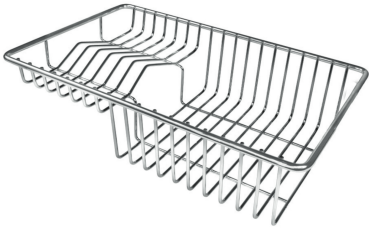

Small radius Bowls with squared shapes with a modern design and an increased capacity, for a minimal aesthetics connected with an extreme practicality.

Deep bowls This bowls reach an important depth, over 20 cm, thanks to the advanced production technology, that can be offer great capiciency and practicality in all the washing operations.

GALLERY

OPTIONAL ACCESSORIES

Glass chopping board 8631 300

Glass chopping board 8633 300

HPDE Chopping board 8657 001

HPDE Twin chopping board 8644 101

Iroko-wood chopping board with stainless steel colander 8644 042

Iroko-wood sliding chopping board 8643 000

Iroko-wood sliding chopping board 8644 041

Stainless steel basket 8611 000

Stainless steel plate rack 8100 201

Stainless steel plate rack 8100 303

White bowl 8153 100

Graters kit with ring-holder and food collection tray 8159 101

Stainless steel perforated tray
8151 000

WARNING:

The accessories 8159101, 8100303,8151000 are only usable in combination with 8644101

RECOMMENDED PAIRINGS