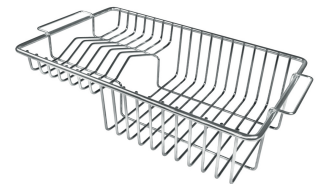

Small radius Bowls with squared shapes with a modern design and an increased capacity, for a minimal aesthetics connected with an extreme practicality.

Deep bowls This bowls reach an important depth, over 20 cm, thanks to the advanced production technology, that can be offer great capiciency and practicality in all the washing operations.

GALLERY

OPTIONAL ACCESSORIES

Glass chopping board 8631 300

Glass chopping board 8633 300

HPDE Chopping board 8657 001

HPDE Twin chopping board 8644 101

Iroko-wood chopping board with stainless steel colander 8644 042

Iroko-wood sliding chopping board 8643 000

Iroko-wood sliding chopping board 8644 041

Stainless steel basket 8611 000

Stainless steel plate rack 8100 201

Stainless steel plate rack 8100 303

White bowl 8153 100