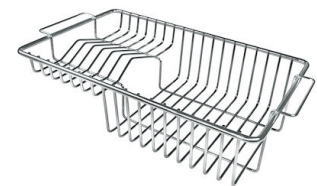

## OPTIONAL ACCESSORIES

Glass chopping board

Glass chopping board

HPDE Chopping board

HPDE Twin chopping board

Iroko-wood chopping board with stainless steel colander

Iroko-wood sliding chopping board

Iroko-wood sliding chopping board

Stainless steel basket

Stainless steel plate rack

Stainless steel plate rack

White bowl

Graters kit with ring-holder and food collection tray

Stainless steel perforated tray