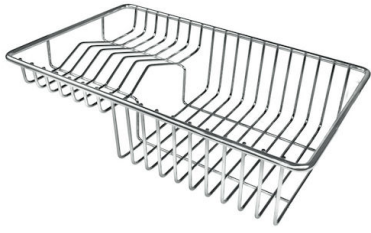

## OPTIONAL ACCESSORIES

Glass chopping board

Glass chopping board

HPDE Chopping board

HPDE Twin chopping board

Iroko-wood chopping board with stainless steel colander

Iroko-wood sliding chopping board

Iroko-wood sliding chopping board

Stainless steel basket

Stainless steel plate rack

Stainless steel plate rack

White bowl

Graters kit with ring-holder and food collection tray

Stainless steel perforated tray