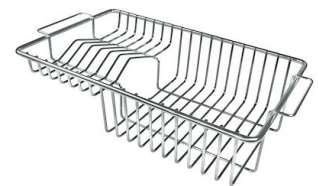

## OPTIONAL ACCESSORIES

Glass chopping board

Glass chopping board

HPDE Chopping board

HPDE Twin chopping board

Iroko-wood chopping board with stainless steel colander

Iroko-wood sliding chopping board

Iroko-wood sliding chopping board

Stainless steel basket

Stainless steel plate rack

Stainless steel plate rack

White bowl

Graters kit with ring-holder and food collection tray

Stainless steel perforated tray

**WARNING:**

The accessories 8159101, 8100303,8151000 are only usable in combination with 8644101