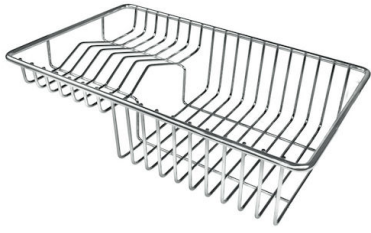

## OPTIONAL ACCESSORIES

Glass chopping board

Glass chopping board

HPDE Chopping board

HPDE Twin chopping board

Iroko-wood chopping board with stainless steel colander

Iroko-wood sliding chopping board

Iroko-wood sliding chopping board

Stainless steel basket

Stainless steel plate rack

Stainless steel plate rack

White bowl

Graters kit with ring-holder and food collection tray

Stainless steel perforated tray

**WARNING:**

The accessories 8159101, 8100303,8151000 are only usable in combination with 8644101