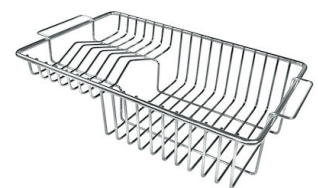

## OPTIONAL ACCESSORIES

HPDE Twin chopping board

Stainless steel plate rack

Glass chopping board

Graters kit with ring-holder and food collection tray

HPDE Chopping board

Iroko-wood chopping board with stainless steel colander

Iroko-wood sliding chopping board

Iroko-wood twin chopping board

Stainless steel colander

Stainless steel perforated tray

Stainless steel plate rack

Stainless steel plate rack

White basket

White bowl