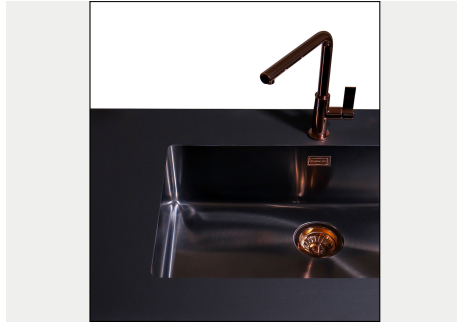

Sink Phantom Edge Gun Metal

Kitchen Sinks

Code: 4157 016

DETAILS

Coloring Gun Metal

Edge/Installation Type Phantom Edge | Top 12 mm

Finish PVD

Material AISI 304 stainless steel

Number of bowls 1 bowl

Waste fitting 3,5" drain

FEATURES

Gun Metal The Gun Metal finish is obtained by treating steel with a physical process called PVD (Physical Vacuum Deposition) which deposits particles of noble metals on the surface. The result is a unique and refined aesthetic effect, and an improvement of the mechanical properties of the steel which is more resistant to impact and scratches.

PHANTOM EDGE The Phantom Edge bowls are specifically manufactured for zero-edge installation. They are equipped with a perimetric fixing system onto which the worktop is lodged. The standard version is meant for 12mm-thick worktops.

TECHNICAL DATA

GALLERY

OPTIONAL ACCESSORIES

HPDE Twin chopping board

Stainless steel plate rack

Glass chopping board

Graters kit with ring-holder and food collection tray

HPDE Chopping board