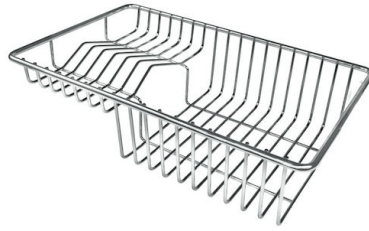

## OPTIONAL ACCESSORIES

HPDE Twin chopping board

Stainless steel plate rack

Glass chopping board

Graters kit with ring-holder and food collection tray

HPDE Chopping board

Iroko-wood chopping board with stainless steel colander