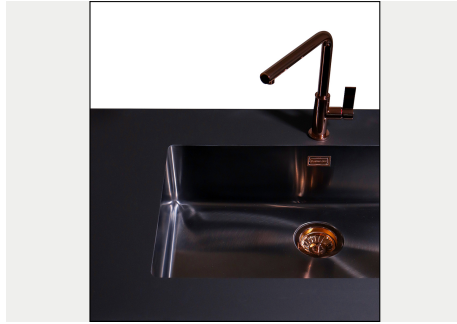

Sink Phantom Edge Vintage Gun Metal

Kitchen Sinks

Code: 4156 856

DETAILS

Coloring Gun Metal

Edge/Installation Type Phantom Edge | Top 12 mm

Finish PVD

Material AISI 304 stainless steel

Number of bowls 1 bowl

Waste fitting 3,5" drain

FEATURES

Gun Metal The Gun Metal finish is obtained by treating steel with a physical process called PVD (Physical Vacuum Deposition) which deposits particles of noble metals on the surface. The result is a unique and refined aesthetic effect, and an improvement of the mechanical properties of the steel which is more resistant to impact and scratches.

TECHNICAL DATA

GALLERY

OPTIONAL ACCESSORIES

HPDE Twin chopping board

Stainless steel plate rack

Glass chopping board

Graters kit with ring-holder and food collection tray

HPDE Chopping board