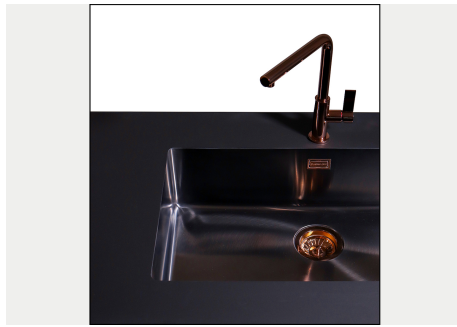

Sink Phantom Edge Gun Metal

Kitchen Sinks

Code: 4156 016

DETAILS

Coloring Gun Metal

Edge/Installation Type Phantom Edge | Top 12 mm

Finish PVD

Material AISI 304 stainless steel

Number of bowls 1 bowl

Waste fitting 3,5" drain

FEATURES

Gun Metal The Gun Metal finish is obtained by treating steel with a physical process called PVD (Physical Vacuum Deposition) which deposits particles of noble metals on the surface. The result is a unique and refined aesthetic effect, and an improvement of the mechanical properties of the steel which is more resistant to impact and scratches.

PHANTOM EDGE The Phantom Edge bowls are specifically manufactured for zero-edge installation. They are equipped with a perimetric fixing system onto which the worktop is lodged. The standard version is meant for 12mm-thick worktops.

TECHNICAL DATA

GALLERY

OPTIONAL ACCESSORIES

HPDE Twin chopping board

Stainless steel plate rack

Glass chopping board

Graters kit with ring-holder and food collection tray

HPDE Chopping board