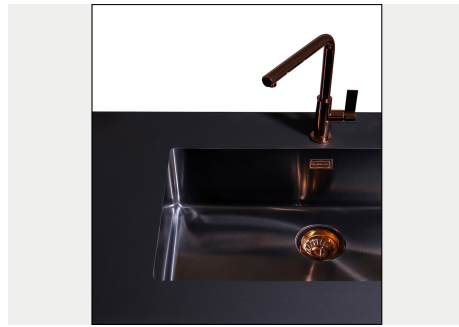

Sink Phantom Edge Gun Metal

Kitchen Sinks

Code: 4155 016

DETAILS

Coloring Gun Metal

Edge/Installation Type Phantom Edge | Top 12 mm

Finish PVD

Material AISI 304 stainless steel

Number of bowls 1 bowl

Waste fitting 3,5" drain

FEATURES

Gun Metal The Gun Metal finish is obtained by treating steel with a physical process called PVD (Physical Vacuum Deposition) which deposits particles of noble metals on the surface. The result is a unique and refined aesthetic effect, and an improvement of the mechanical properties of the steel which is more resistant to impact and scratches.

PHANTOM EDGE The Phantom Edge bowls are specifically manufactured for zero-edge installation. They are equipped with a perimetric fixing system onto which the worktop is lodged. The standard version is meant for 12mm-thick worktops.

TECHNICAL DATA

GALLERY

OPTIONAL ACCESSORIES

HPDE Twin chopping board

Stainless steel plate rack

Glass chopping board

Graters kit with ring-holder and food collection tray

HPDE Chopping board